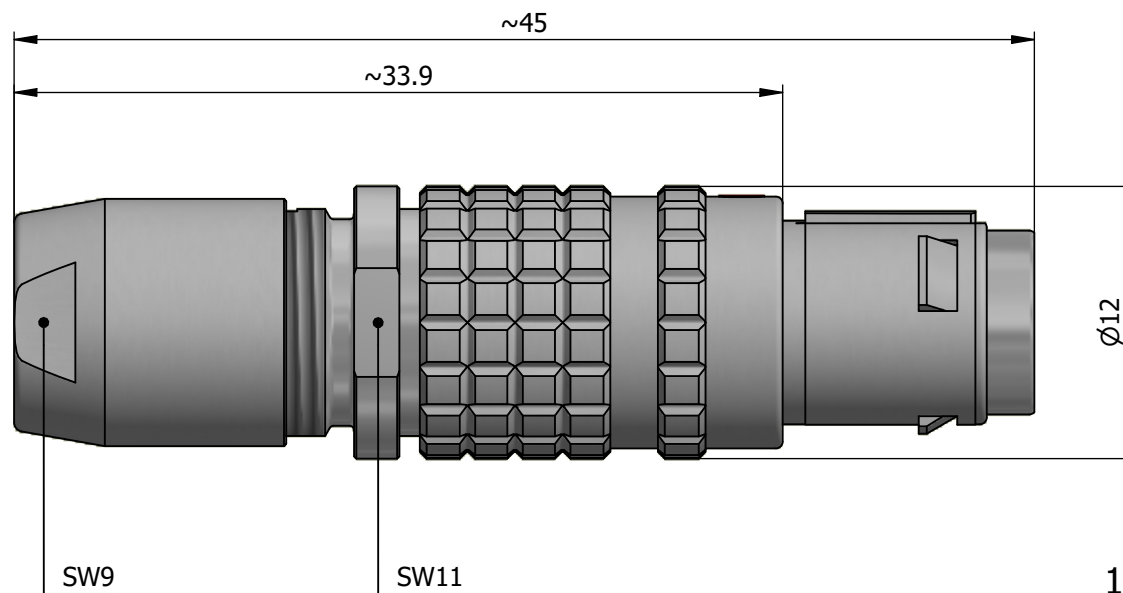

All dimensions are in millimeters (mm)

Alignment Key
Front View

Insert Configuration
Rear View

1)

Note:

1) This picture is generic and for illustrative purposes only, and may show different keying, materials, colour, finish, and contact configuration. Minor shape or feature variations to actual item may be present.

All additional information are documented on the datasheet (See below link or QR Code)
www.lemo.com/pdf/FGG.1T.512.CTAC45.pdf

Model	Alignment Key	Series	Insert Config.	Housing	Insulator	Contact	Collet Type	Cable \varnothing	Variant
FGG.1T.512.CTAC45									