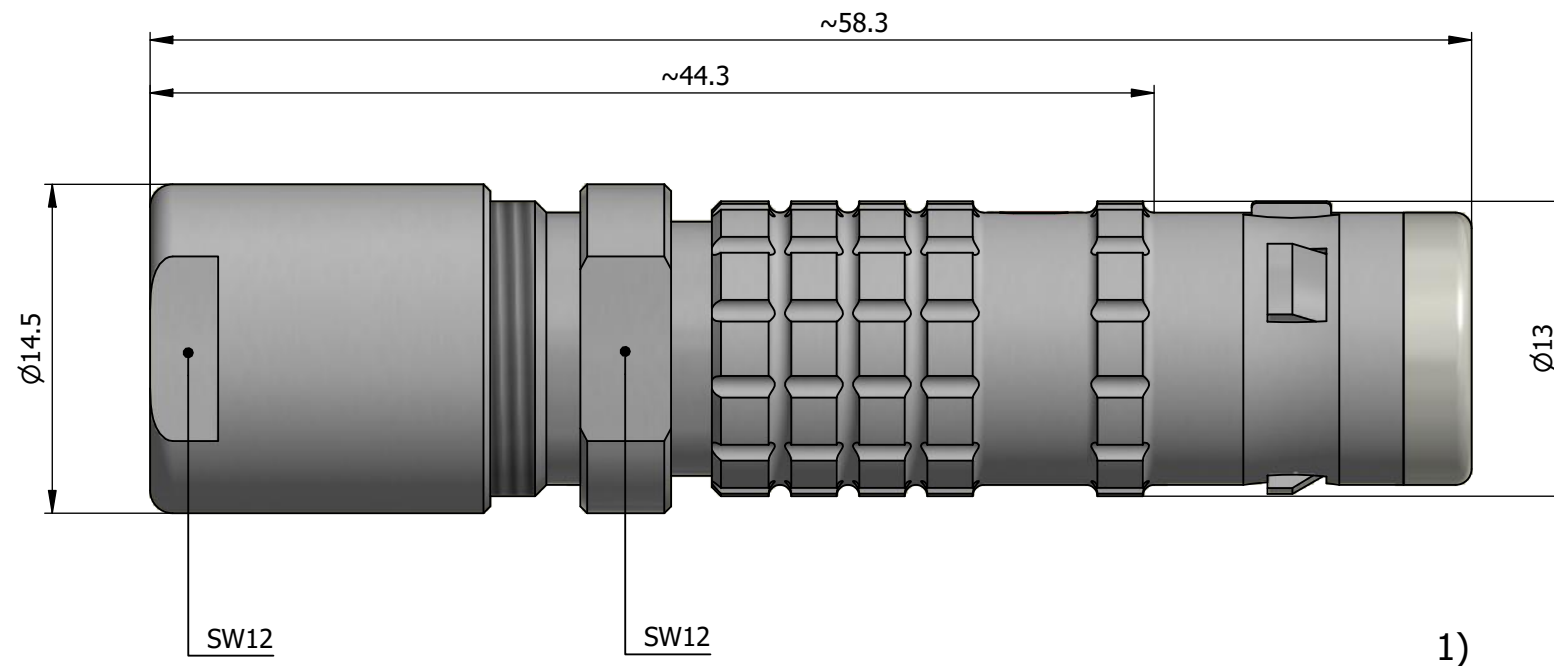

All dimensions are in millimeters (mm)

Alignment Key
Front View

Insert Configuration
Rear View

Note:

1) This picture is generic and for illustrative purposes only, and may show different keying, materials, colour, finish, and contact configuration. Minor shape or feature variations to actual item may be present.

All additional information are documented on the datasheet (See below link or QR Code)
www.lemo.com/pdf/FGG.1K.308.CYZK70H.pdf

Model	Alignment Key	Series	Insert Config.	Housing	Insulator	Contact	Collet Type	Cable Ø	Variant
FGG	.1K	.308	.CYZK70H						