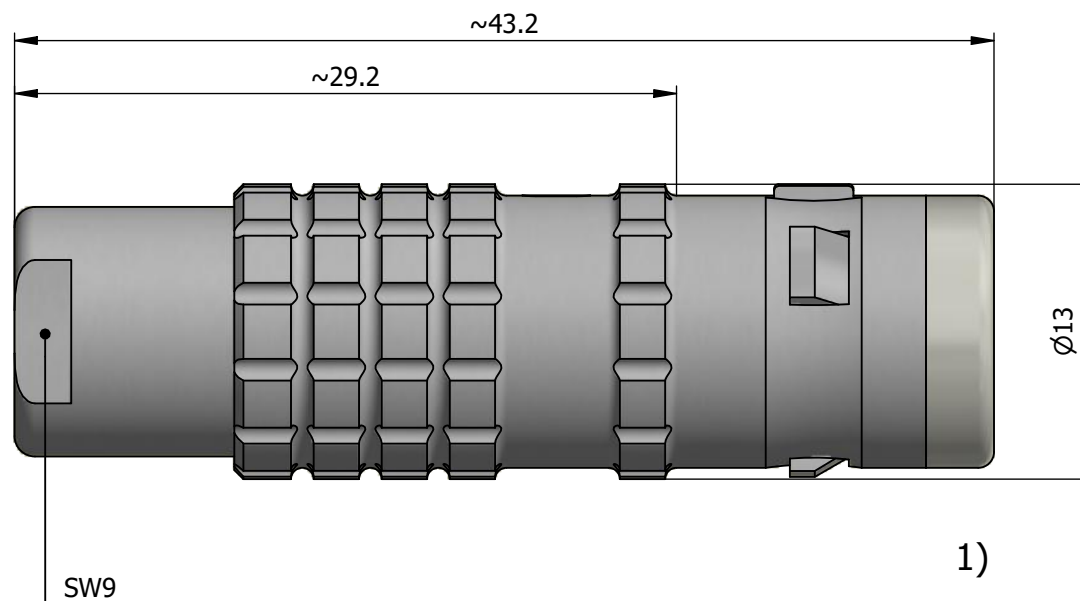

All dimensions are in millimeters (mm)

Alignment Key
Front View

Insert Configuration
Rear View

Note:

1) This picture is generic and for illustrative purposes only, and may show different keying, materials, colour, finish, and contact configuration. Minor shape or feature variations to actual item may be present.

All additional information are documented on the datasheet (See below link or QR Code)
www.lemo.com/pdf/FGG.1K.308.CYZC50H.pdf

Model	Alignment Key	Series	Insert Config.	Housing	Insulator	Contact	Collet Type	Cable Ø	Variant
FGG	.1K	.308	.CYZC	50H					