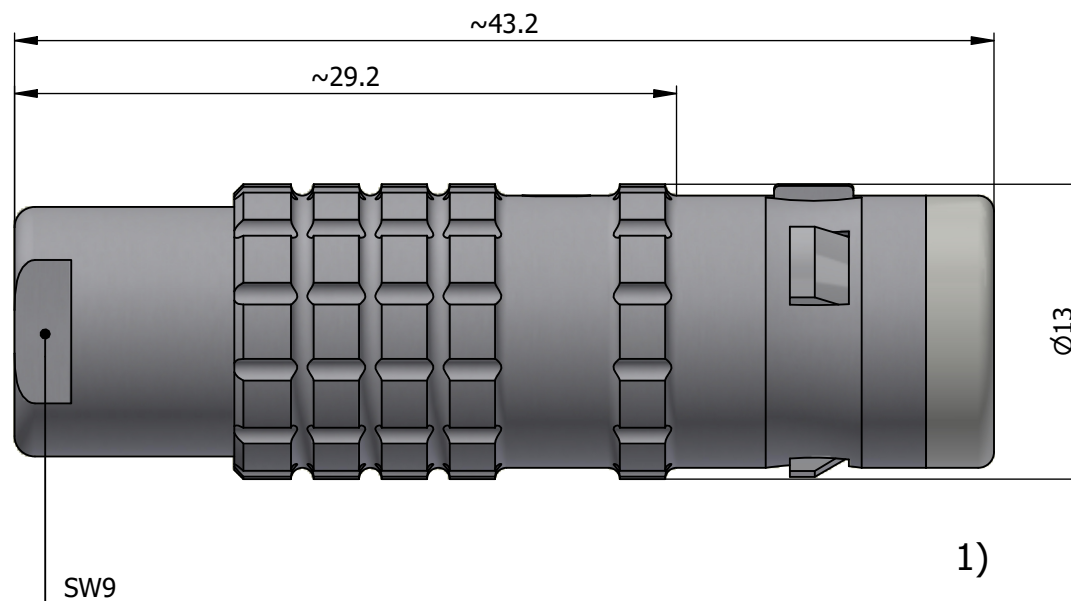

All dimensions are in millimeters (mm)

Alignment Key
Front View

Insert Configuration
Rear View

Note:

1) This picture is generic and for illustrative purposes only, and may show different keying, materials, colour, finish, and contact configuration. Minor shape or feature variations to actual item may be present.

All additional information are documented on the datasheet (See below link or QR Code)
www.lemo.com/pdf/FGG.1K.305.CLAC20.pdf

Model	Alignment Key	Series	Insert Config.	Housing	Insulator	Contact	Collet Type	Cable Ø	Variant
FGG	.1K	.305	.CLAC20						