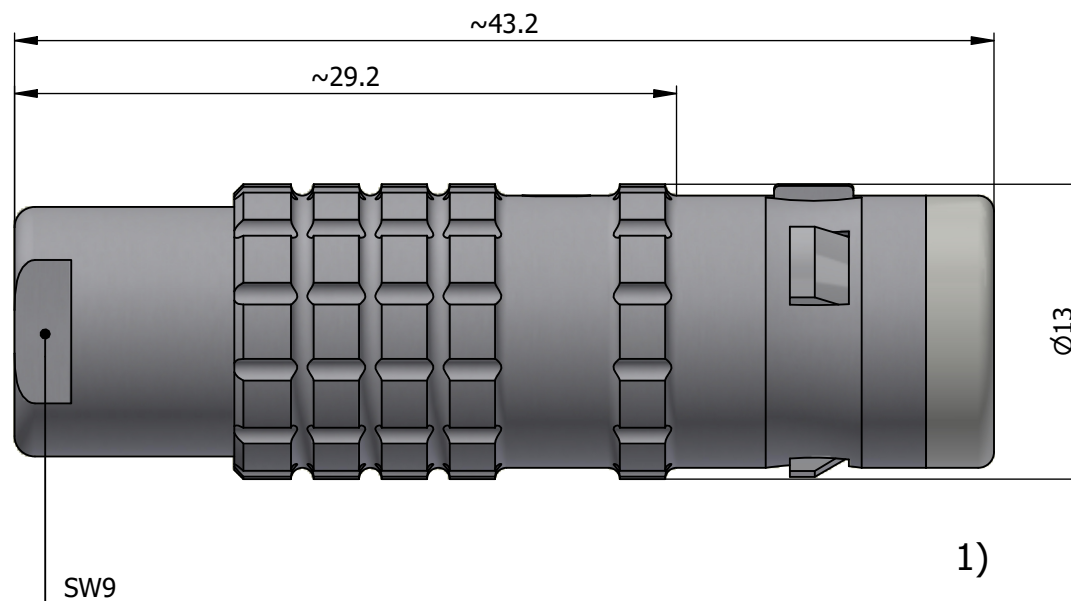

All dimensions are in millimeters (mm)

Alignment Key  
Front View

Insert Configuration  
Rear View

**Note:**

1) This picture is generic and for illustrative purposes only, and may show different keying, materials, colour, finish, and contact configuration. Minor shape or feature variations to actual item may be present.

All additional information are documented on the datasheet (See below link or QR Code)  
[www.lemo.com/pdf/FGG.1K.302.CLAC55.pdf](http://www.lemo.com/pdf/FGG.1K.302.CLAC55.pdf)

Model	Alignment Key	Series	Insert Config.	Housing	Insulator	Contact	Collet Type	Cable Ø	Variant
FGG	.1K	.302	.CLAC55						