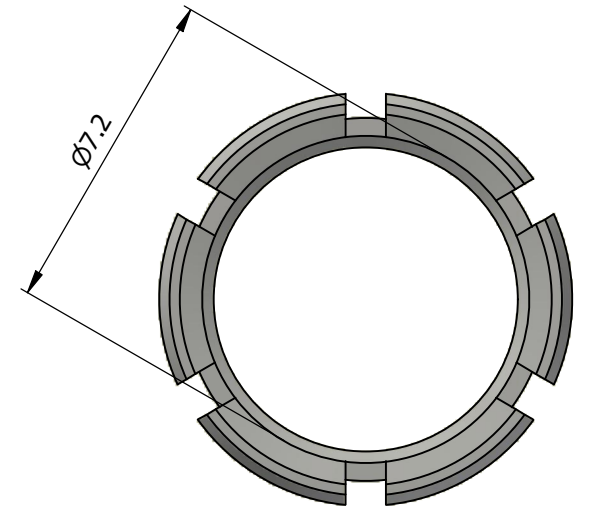

All dimensions are in millimeters (mm)

All additional information are documented on the datasheet (See below link or QR Code)
www.lemo.com/pdf/FGG.1B.772.DN.pdf

Datasheet

Collet for cable $\varnothing 6.3 - \varnothing 7.2$