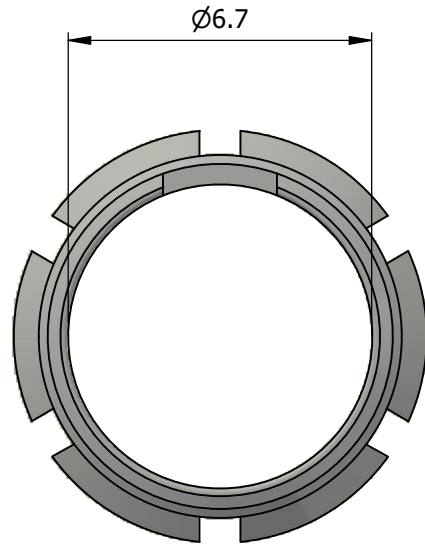

All dimensions are in millimeters (mm)

All additional information are documented on the datasheet (See below link or QR Code)
www.lemo.com/pdf/FGG.1B.772.DN.pdf

Datasheet

Collet for cable $\varnothing 6.3 - \varnothing 7.2$