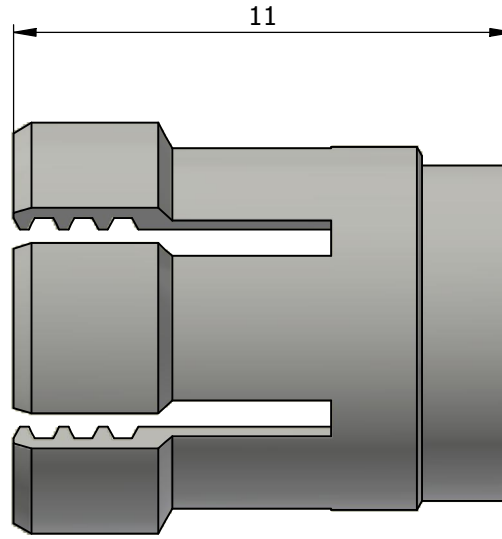

All dimensions are in millimeters (mm)

All additional information are documented on the datasheet (See below link or QR Code)
www.lemo.com/pdf/FGG.1B.772.DN.pdf

Datasheet

Collet for cable $\varnothing 6.3 - \varnothing 7.2$