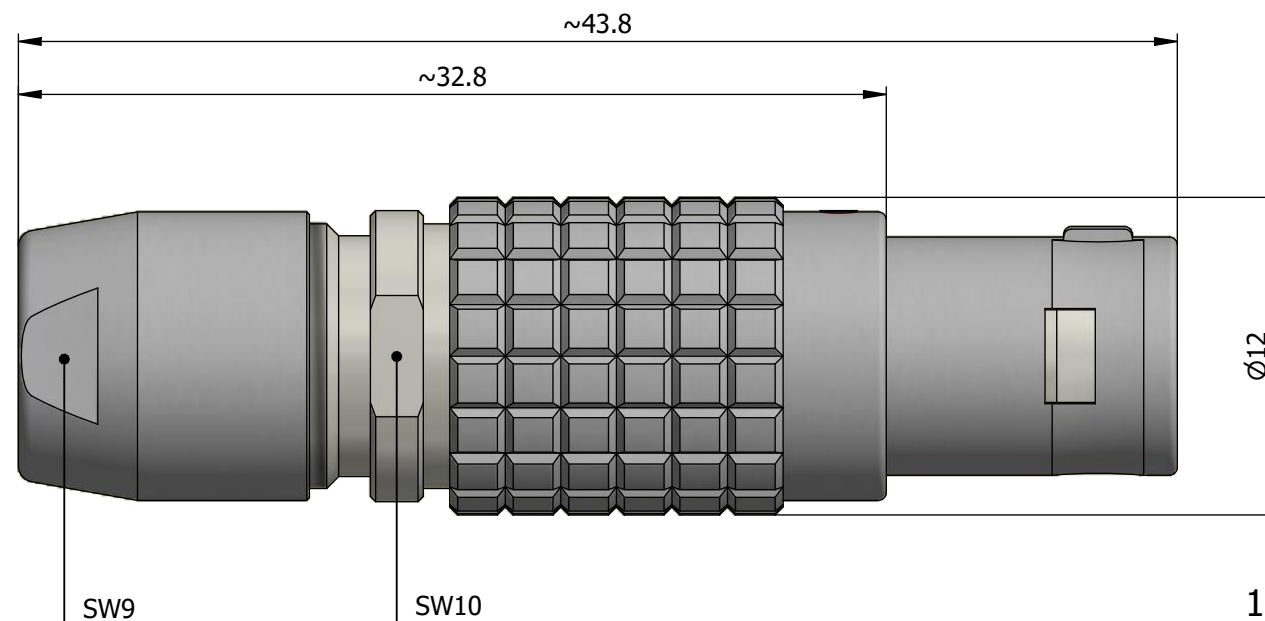

All dimensions are in millimeters (mm)

Alignment Key
Front View

Insert Configuration
Rear View

Note:

1) This picture is generic and for illustrative purposes only, and may show different keying, materials, colour, finish, and contact configuration. Minor shape or feature variations to actual item may be present.

All additional information are documented on the datasheet (See below link or QR Code)
www.lemo.com/pdf/FGG.1B.308.CYZD52.pdf

Model	Alignment Key	Series	Insert Config.	Housing	Insulator	Contact	Collet Type	Cable Ø	Variant
FGG	.1B	.308	.CYZD52						