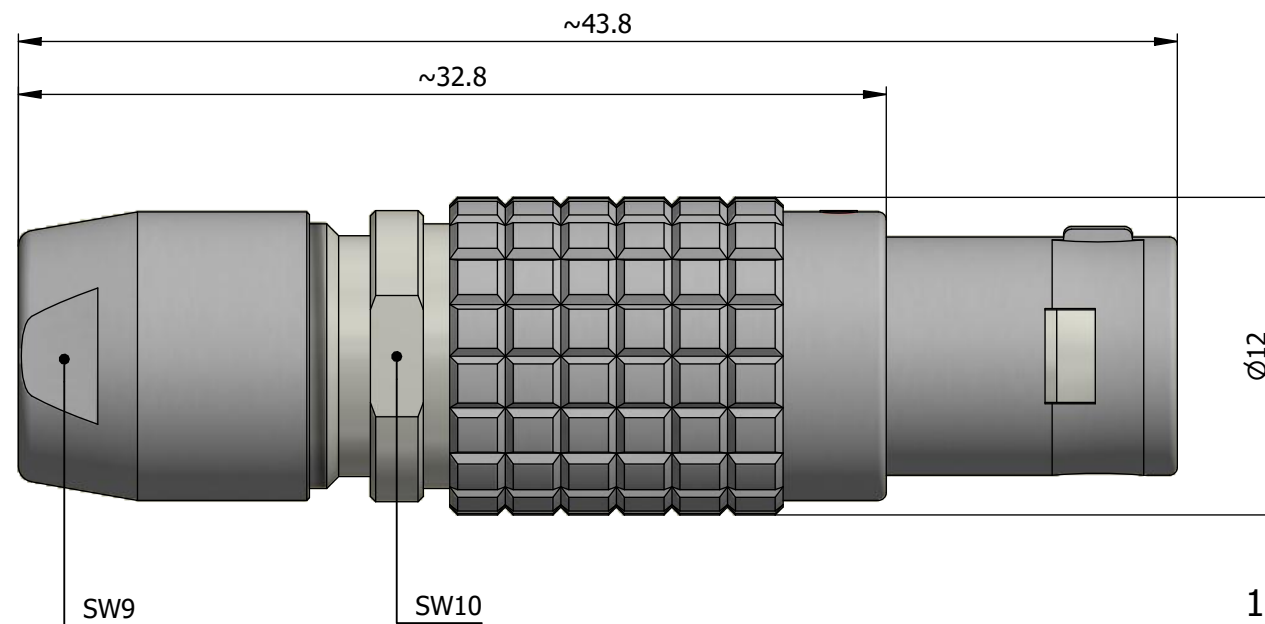

All dimensions are in millimeters (mm)

Alignment Key
Front View

Insert Configuration
Rear View

Note:

1) This picture is generic and for illustrative purposes only, and may show different keying, materials, colour, finish, and contact configuration. Minor shape or feature variations to actual item may be present.

All additional information are documented on the datasheet (See below link or QR Code)
www.lemo.com/pdf/FGG.1B.304.CLAD62.pdf

Model	Alignment Key	Series	Insert Config.	Housing	Insulator	Contact	Collet Type	Cable Ø	Variant
FGG	.1B	.304	.CLAD62						