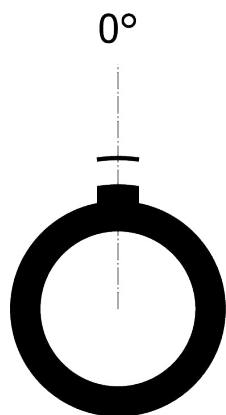

All dimensions are in millimeters (mm)

Alignment Key
Front View

Insert Configuration
Rear View

Note:

1) This picture is generic and for illustrative purposes only, and may show different keying, materials, colour, finish, and contact configuration. Minor shape or feature variations to actual item may be present.