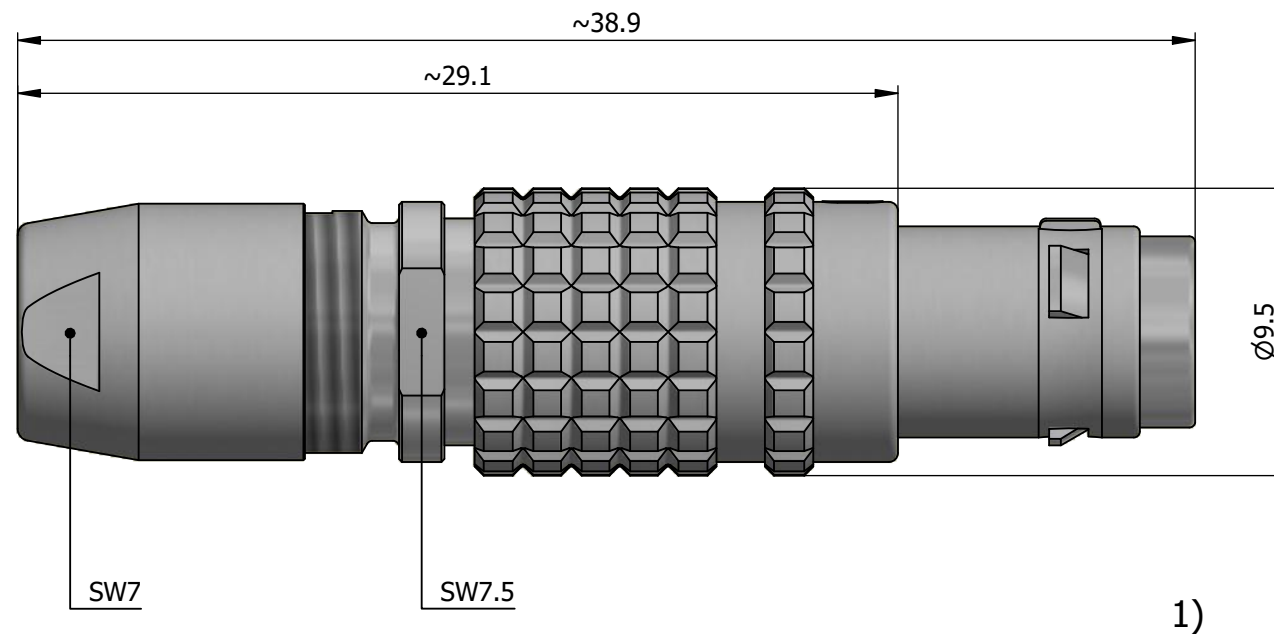

All dimensions are in millimeters (mm)

Alignment Key
Front View

Insert Configuration
Rear View

Note:

1) This picture is generic and for illustrative purposes only, and may show different keying, materials, colour, finish, and contact configuration. Minor shape or feature variations to actual item may be present.

All additional information are documented on the datasheet (See below link or QR Code)
www.lemo.com/pdf/FGG.0T.312.KLAC35.pdf

Model	Alignment Key	Series	Insert Config.	Housing	Insulator	Contact	Collet Type	Cable Ø	Variant
FGG.0T.312.KLAC35									