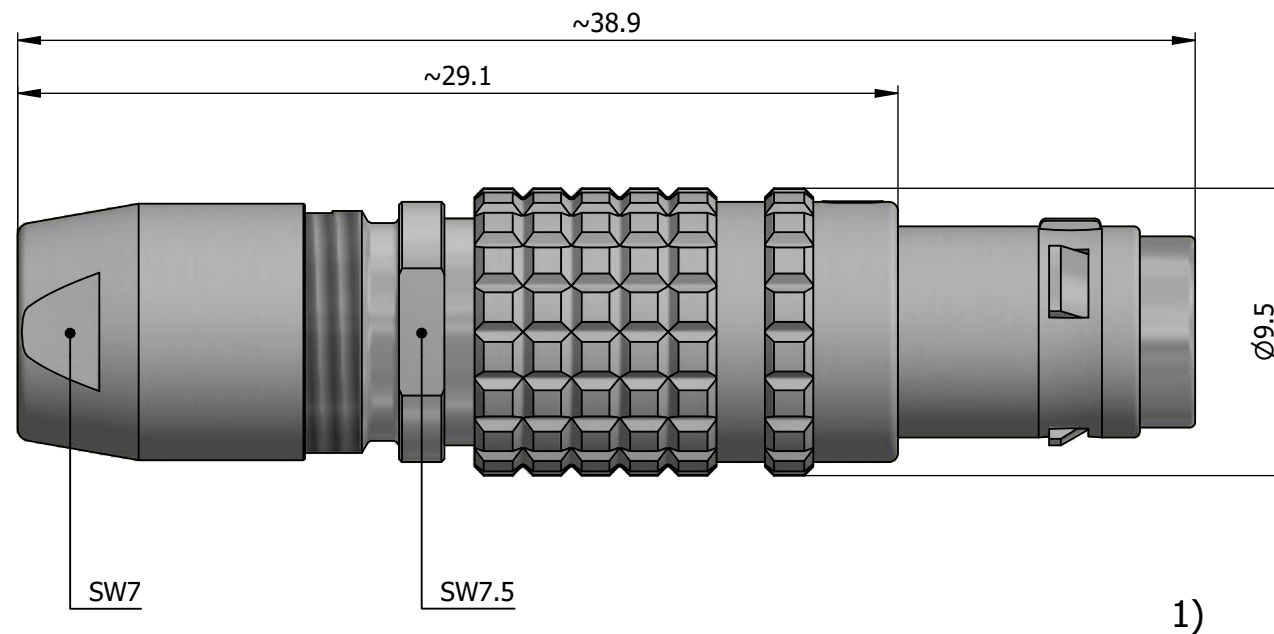

All dimensions are in millimeters (mm)

Alignment Key
Front View

Insert Configuration
Rear View

Note:

1) This picture is generic and for illustrative purposes only, and may show different keying, materials, colour, finish, and contact configuration. Minor shape or feature variations to actual item may be present.

All additional information are documented on the datasheet (See below link or QR Code)
www.lemo.com/pdf/FGG.0T.312.CLAC40.pdf

Model	Alignment Key	Series	Insert Config.	Housing	Insulator	Contact	Collet Type	Cable Ø	Variant
FGG.0T.312.CLAC40									