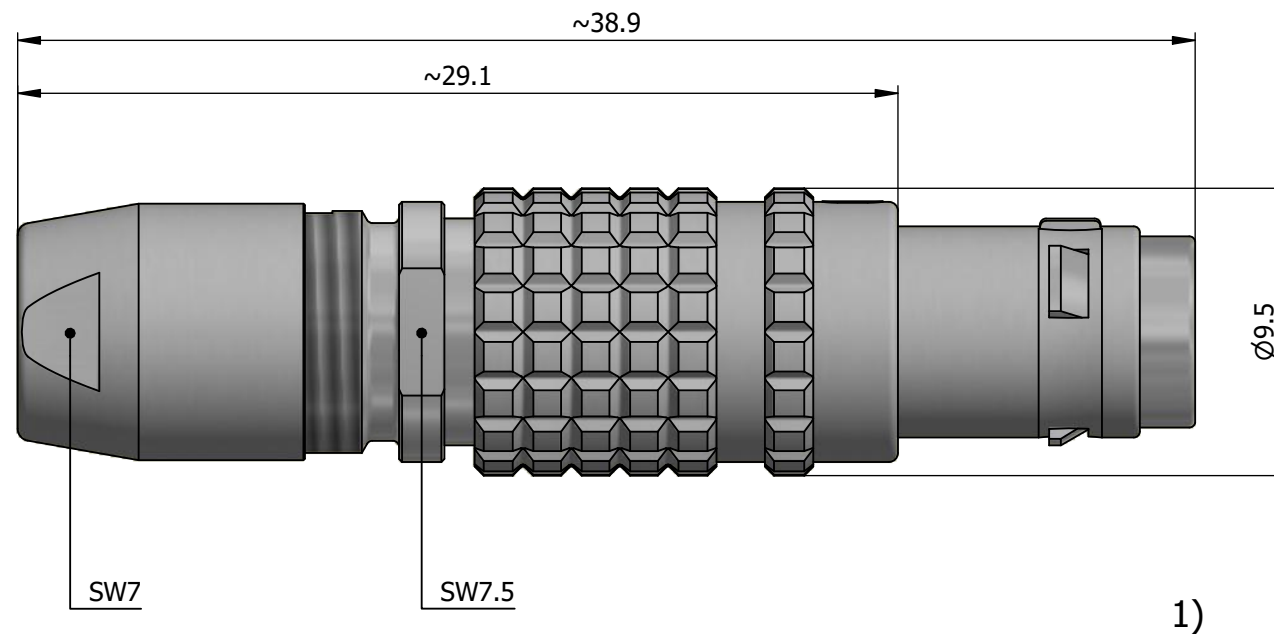

All dimensions are in millimeters (mm)

Alignment Key
Front View

Insert Configuration
Rear View

Note:

1) This picture is generic and for illustrative purposes only, and may show different keying, materials, colour, finish, and contact configuration. Minor shape or feature variations to actual item may be present.

All additional information are documented on the datasheet (See below link or QR Code)
www.lemo.com/pdf/FGG.0T.309.CLAC45.pdf

Model	Alignment Key	Series	Insert Config.	Housing	Insulator	Contact	Collet Type	Cable Ø	Variant
FGG	.0T	.309	.CLAC45						