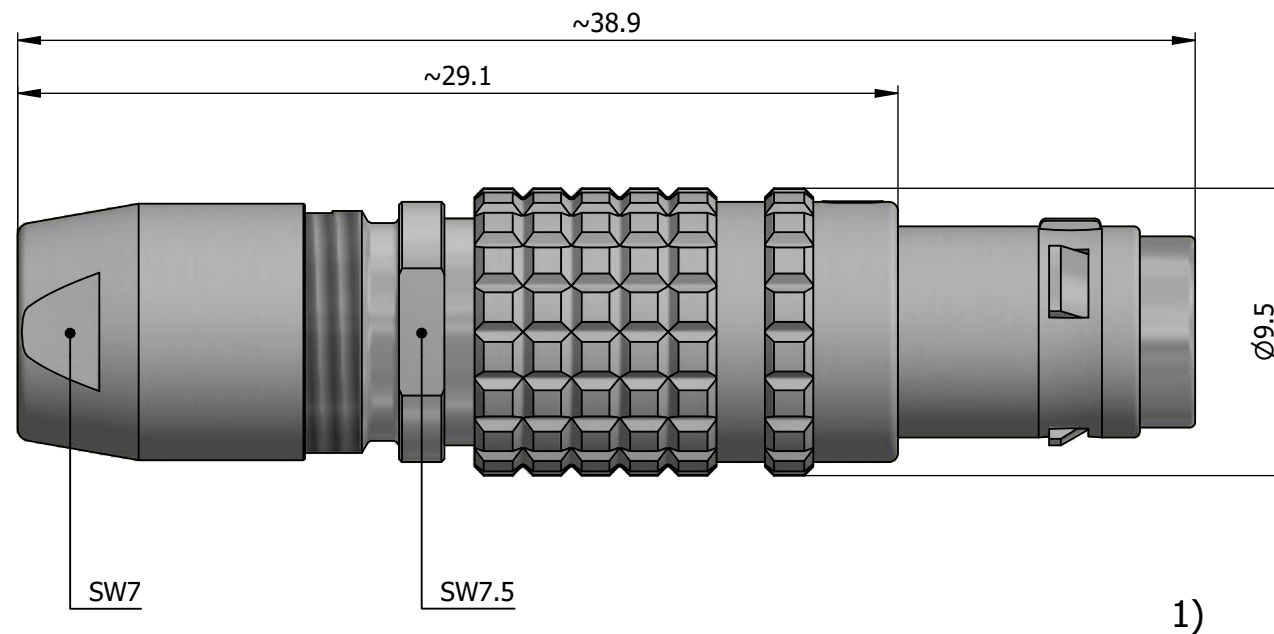

All dimensions are in millimeters (mm)

Alignment Key
Front View

Insert Configuration
Rear View

Note:

1) This picture is generic and for illustrative purposes only, and may show different keying, materials, colour, finish, and contact configuration. Minor shape or feature variations to actual item may be present.

All additional information are documented on the datasheet (See below link or QR Code)
www.lemo.com/pdf/FGG.0T.309.CLAC35.pdf

Model	Alignment Key	Series	Insert Config.	Housing	Insulator	Contact	Collet Type	Cable Ø	Variant
FGG	.0T	.309	.CLAC35						