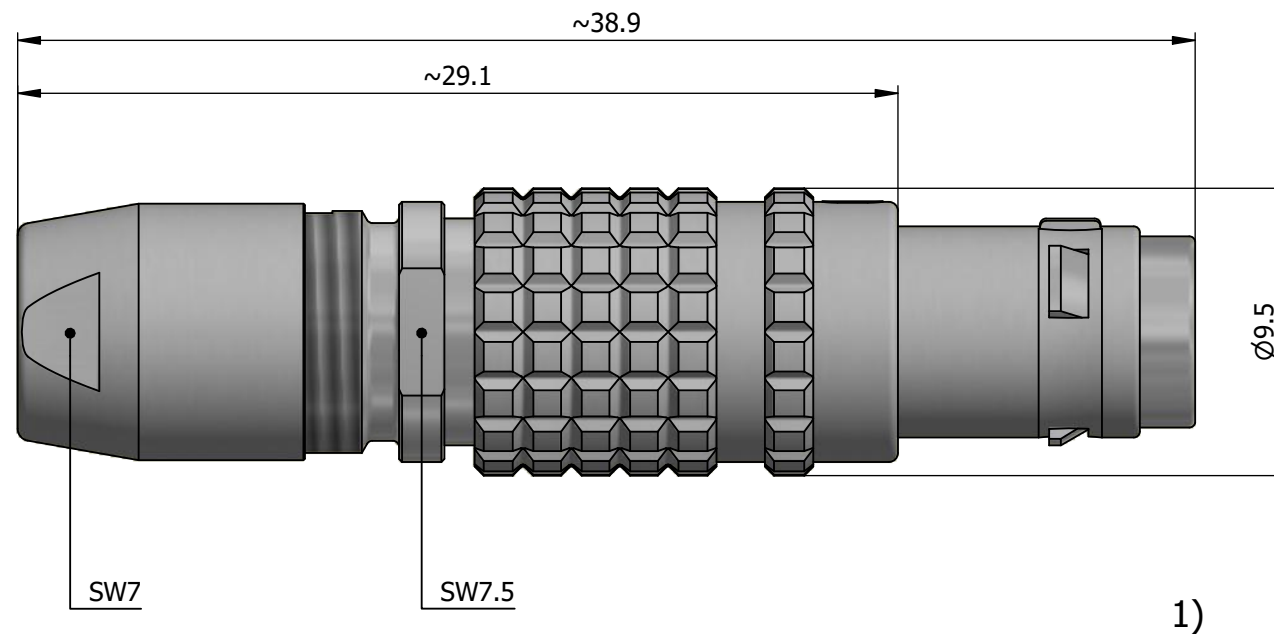

All dimensions are in millimeters (mm)

Alignment Key
Front View

Insert Configuration
Rear View

Note:

1) This picture is generic and for illustrative purposes only, and may show different keying, materials, colour, finish, and contact configuration. Minor shape or feature variations to actual item may be present.

All additional information are documented on the datasheet (See below link or QR Code)
www.lemo.com/pdf/FGG.0T.307.CLAC30.pdf

Model	Alignment Key	Series	Insert Config.	Housing	Insulator	Contact	Collet Type	Cable Ø	Variant
FGG	.0T	.307	.CLAC30						