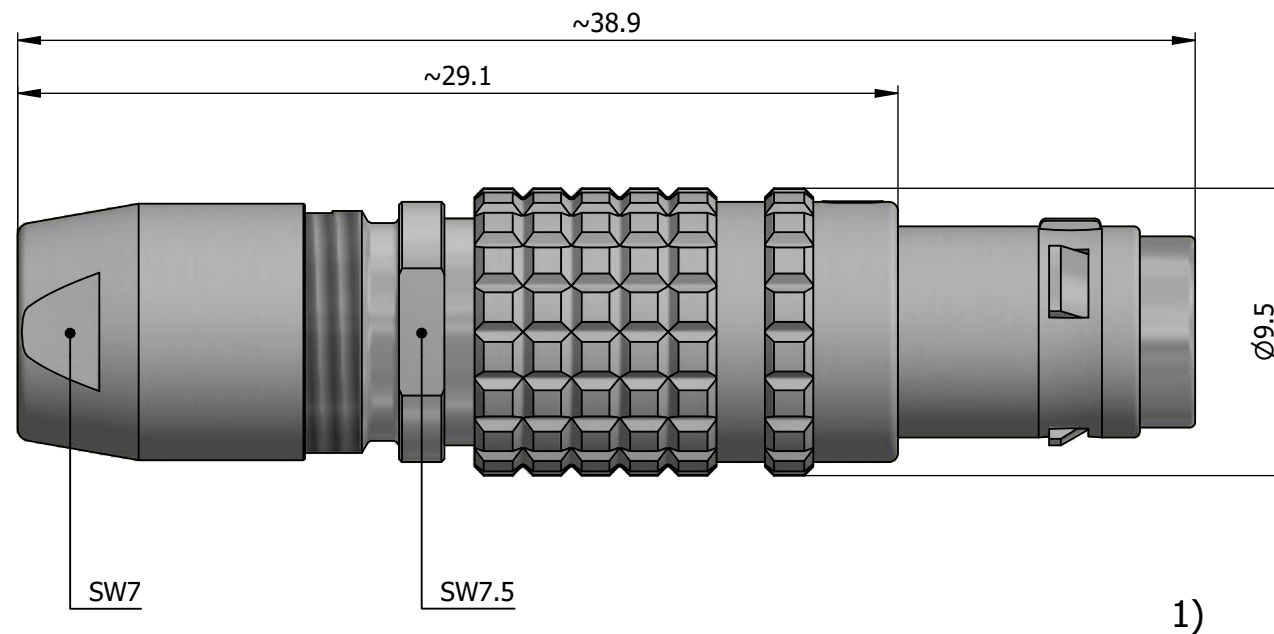

All dimensions are in millimeters (mm)

Alignment Key
Front View

Insert Configuration
Rear View

Note:

1) This picture is generic and for illustrative purposes only, and may show different keying, materials, colour, finish, and contact configuration. Minor shape or feature variations to actual item may be present.

All additional information are documented on the datasheet (See below link or QR Code)
www.lemo.com/pdf/FGG.0T.305.CLAC40.pdf

Model	Alignment Key	Series	Insert Config.	Housing	Insulator	Contact	Collet Type	Cable Ø	Variant
FGG	.0T	.305	.CLAC40						