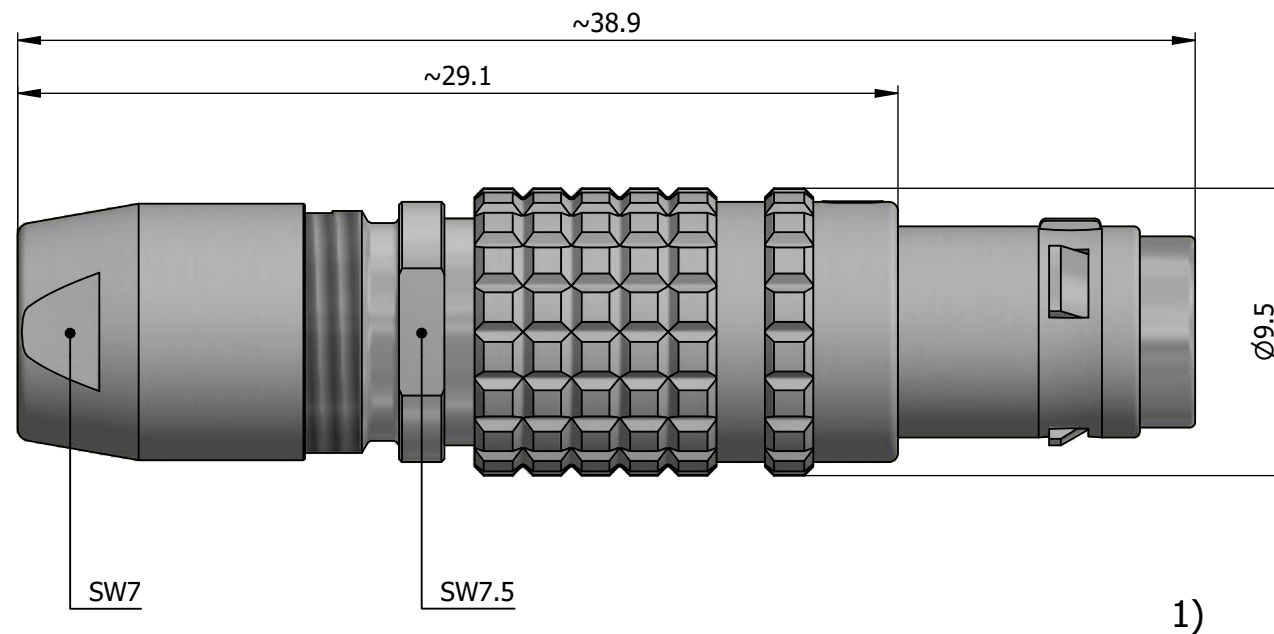

All dimensions are in millimeters (mm)

Alignment Key
Front View

Insert Configuration
Rear View

Note:

1) This picture is generic and for illustrative purposes only, and may show different keying, materials, colour, finish, and contact configuration. Minor shape or feature variations to actual item may be present.

All additional information are documented on the datasheet (See below link or QR Code)
www.lemo.com/pdf/FGG.0T.305.CLAC35.pdf

Model	Alignment Key	Series	Insert Config.	Housing	Insulator	Contact	Collet Type	Cable Ø	Variant
FGG	.0T	.305	.CLAC35						