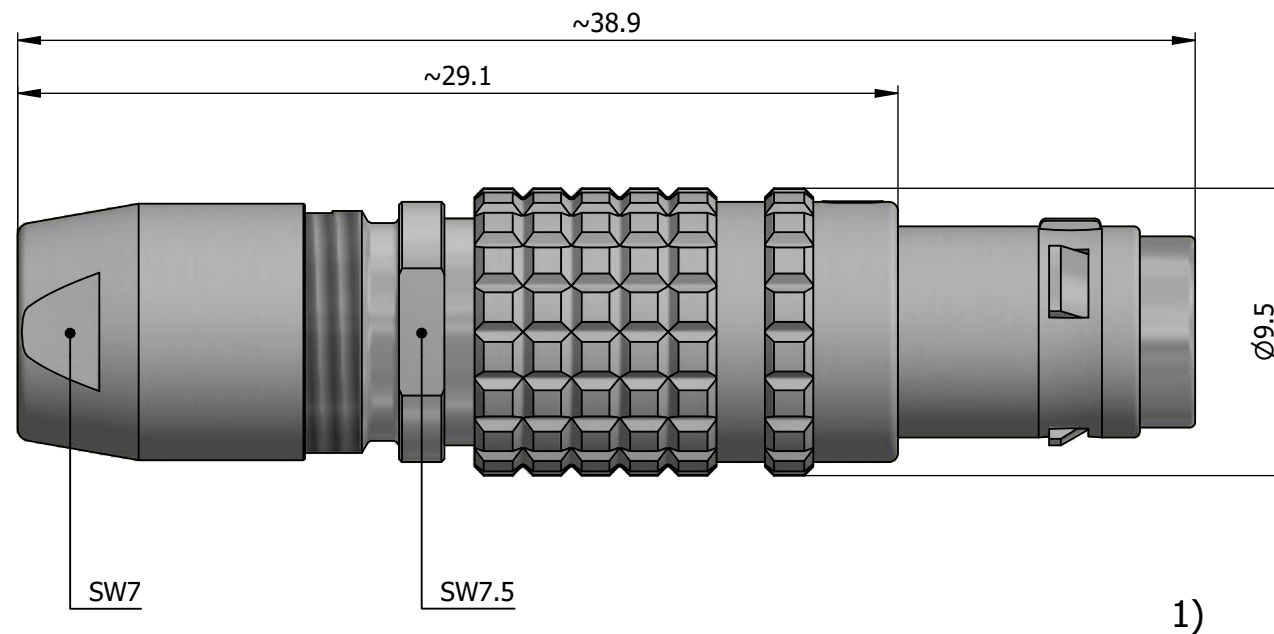

All dimensions are in millimeters (mm)

Alignment Key  
Front View

Insert Configuration  
Rear View

**Note:**

1) This picture is generic and for illustrative purposes only, and may show different keying, materials, colour, finish, and contact configuration. Minor shape or feature variations to actual item may be present.

All additional information are documented on the datasheet (See below link or QR Code)  
[www.lemo.com/pdf/FGG.0T.304.CLAC40.pdf](http://www.lemo.com/pdf/FGG.0T.304.CLAC40.pdf)

Model	Alignment Key	Series	Insert Config.	Housing	Insulator	Contact	Collet Type	Cable Ø	Variant
FGG	.0T	.304	.CLAC40						

Datasheet

**Straight plug, cable collet**  
Series 0T

**LEMO**  
LEMO SA  
Chemin des Champs-Courbes 28  
1024 Ecublens - SWITZERLAND

Tel. (+41 21) 695 16 00  
email : info@lemo.com  
www.lemo.com

CD

Drawn	29.08.2018	OVU / NHA
Checked	08.02.2022	OBAR
Modified	02	08.02.2022 / MARI
DO NOT SCALE DRAWING		