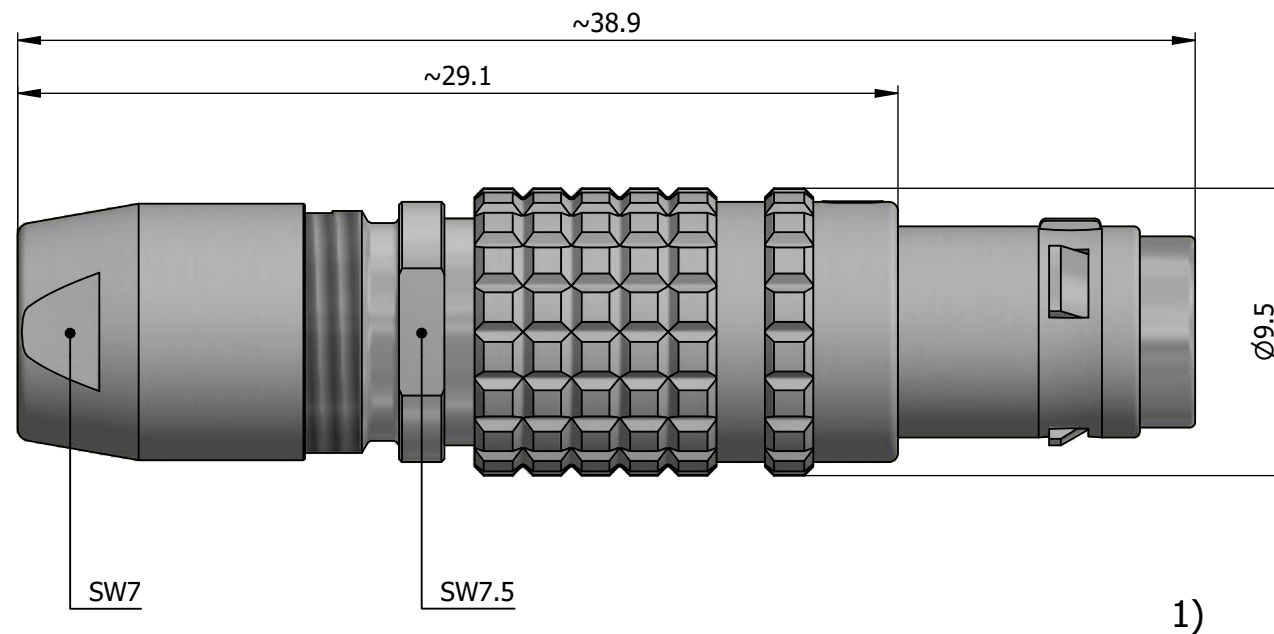

All dimensions are in millimeters (mm)

Alignment Key
Front View

Insert Configuration
Rear View

1)

Note:

1) This picture is generic and for illustrative purposes only, and may show different keying, materials, colour, finish, and contact configuration. Minor shape or feature variations to actual item may be present.

All additional information are documented on the datasheet (See below link or QR Code)
www.lemo.com/pdf/FGG.0T.303.CLAC40.pdf

Model	Alignment Key	Series	Insert Config.	Housing	Insulator	Contact	Collet Type	Cable Ø	Variant
FGG	.0T	.303	.CLAC40						