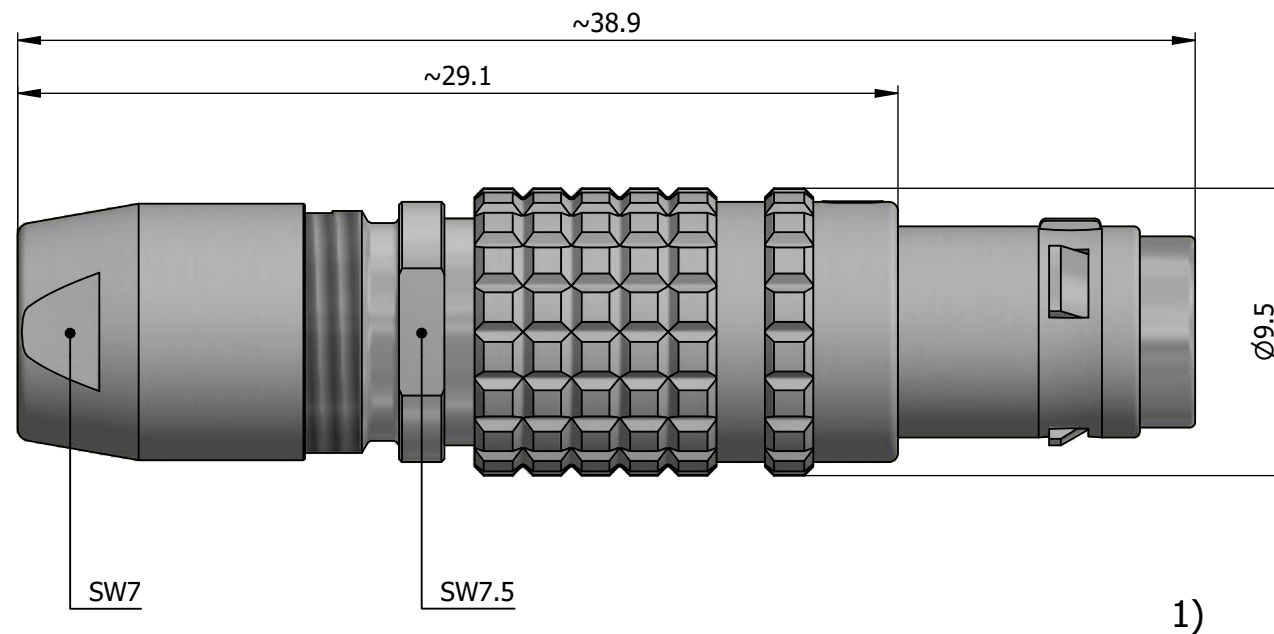

All dimensions are in millimeters (mm)

Alignment Key
Front View

Insert Configuration
Rear View

Note:

1) This picture is generic and for illustrative purposes only, and may show different keying, materials, colour, finish, and contact configuration. Minor shape or feature variations to actual item may be present.

All additional information are documented on the datasheet (See below link or QR Code)
www.lemo.com/pdf/FGG.0T.302.CLAC50.pdf

Model	Alignment Key	Series	Insert Config.	Housing	Insulator	Contact	Collet Type	Cable Ø	Variant
FGG	.0T	.302	.CLAC50						