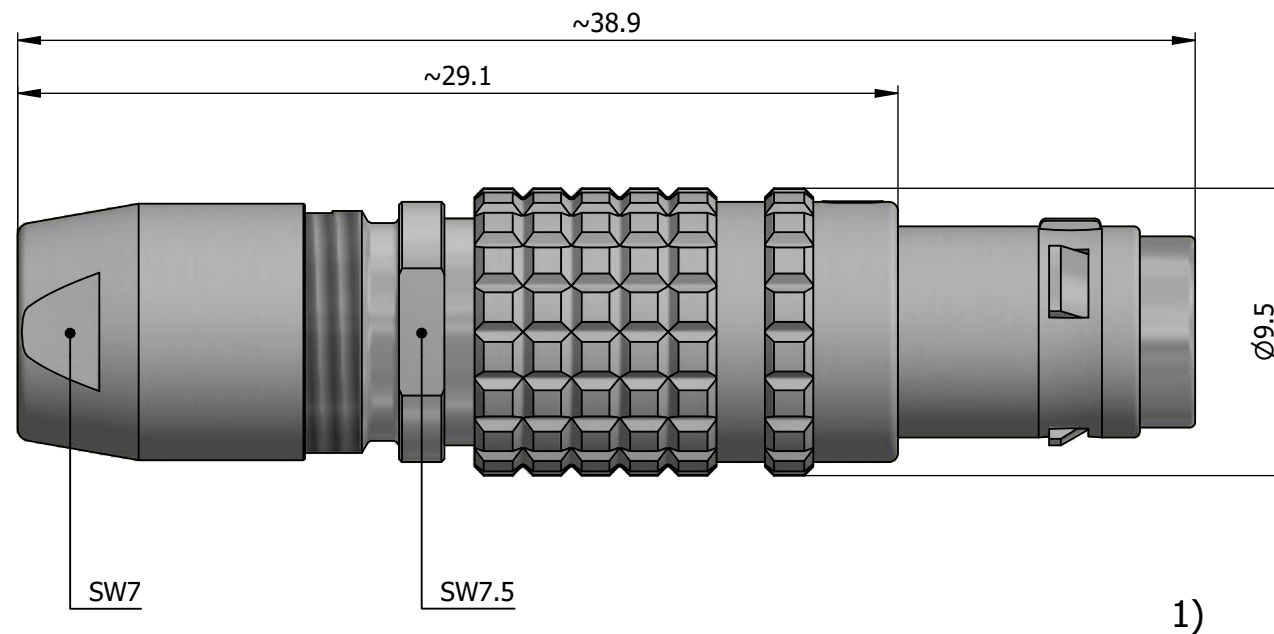

All dimensions are in millimeters (mm)

Alignment Key
Front View

Insert Configuration
Rear View

Note:

1) This picture is generic and for illustrative purposes only, and may show different keying, materials, colour, finish, and contact configuration. Minor shape or feature variations to actual item may be present.

All additional information are documented on the datasheet (See below link or QR Code)
www.lemo.com/pdf/FGG.0T.302.CLAC45.pdf

Model	Alignment Key	Series	Insert Config.	Housing	Insulator	Contact	Collet Type	Cable Ø	Variant
FGG	.0T	.302	.CLAC45						