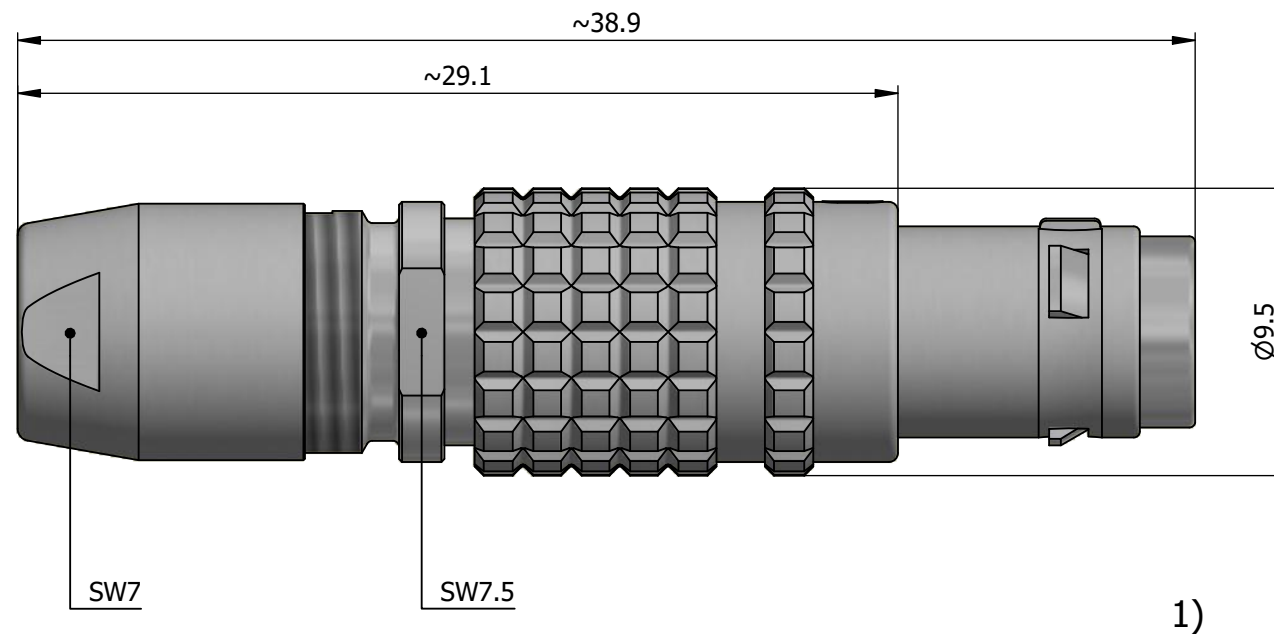

All dimensions are in millimeters (mm)

Alignment Key
Front View

Insert Configuration
Rear View

Note:

1) This picture is generic and for illustrative purposes only, and may show different keying, materials, colour, finish, and contact configuration. Minor shape or feature variations to actual item may be present.

All additional information are documented on the datasheet (See below link or QR Code)
www.lemo.com/pdf/FGG.0T.302.CLAC40.pdf

Model	Alignment Key	Series	Insert Config.	Housing	Insulator	Contact	Collet Type	Cable Ø	Variant
FGG	.0T	.302	.CLAC40						