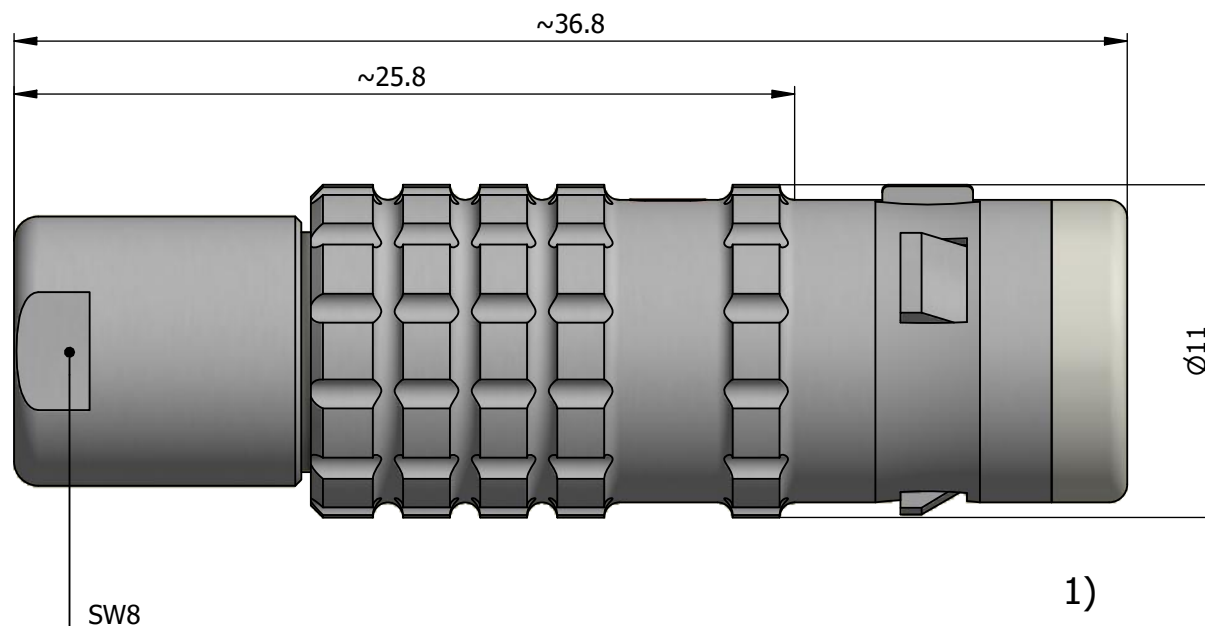

All dimensions are in millimeters (mm)

Alignment Key
Front View

Insert Configuration
Rear View

Note:

1) This picture is generic and for illustrative purposes only, and may show different keying, materials, colour, finish, and contact configuration. Minor shape or feature variations to actual item may be present.

All additional information are documented on the datasheet (See below link or QR Code)
www.lemo.com/pdf/FGG.0K.309.CLAC40.pdf

Model	Alignment Key	Series	Insert Config.	Housing	Insulator	Contact	Collet Type	Cable Ø	Variant
FGG	.0K	.309	.CLAC40						