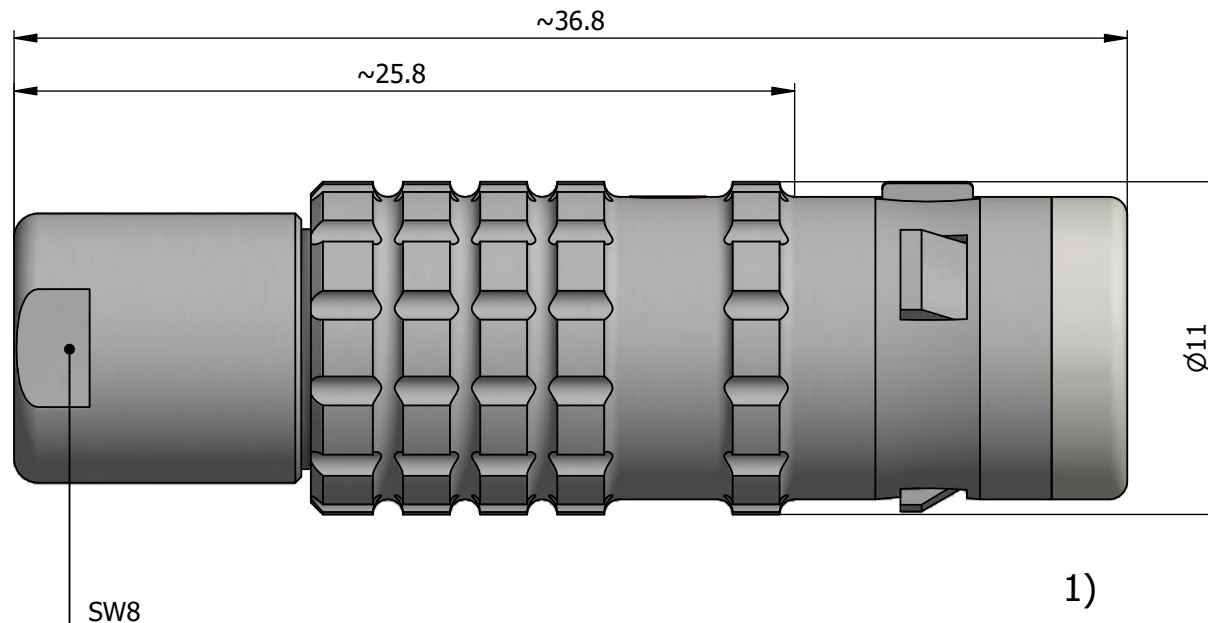

All dimensions are in millimeters (mm)

Alignment Key
Front View

Insert Configuration
Rear View

1)

Note:

1) This picture is generic and for illustrative purposes only, and may show different keying, materials, colour, finish, and contact configuration. Minor shape or feature variations to actual item may be present.

All additional information are documented on the datasheet (See below link or QR Code)
www.lemo.com/pdf/FGG.0K.309.CLAC30.pdf

Model	Alignment Key	Series	Insert Config.	Housing	Insulator	Contact	Collet Type	Cable Ø	Variant
FGG	.OK	.309	.CLAC30						