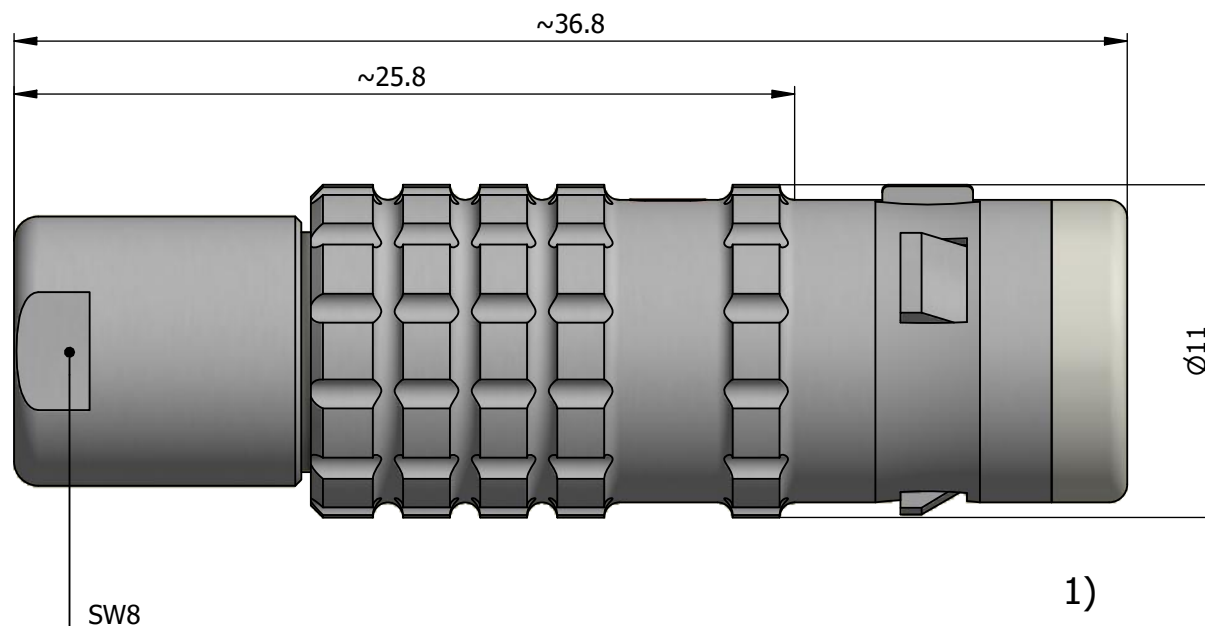

All dimensions are in millimeters (mm)

Alignment Key
Front View

Insert Configuration
Rear View

Note:

1) This picture is generic and for illustrative purposes only, and may show different keying, materials, colour, finish, and contact configuration. Minor shape or feature variations to actual item may be present.

All additional information are documented on the datasheet (See below link or QR Code)
www.lemo.com/pdf/FGG.0K.307.CLAC50.pdf

Model	Alignment Key	Series	Insert Config.	Housing	Insulator	Contact	Collet Type	Cable Ø	Variant
FGG	.0K	.307	.CLAC50						