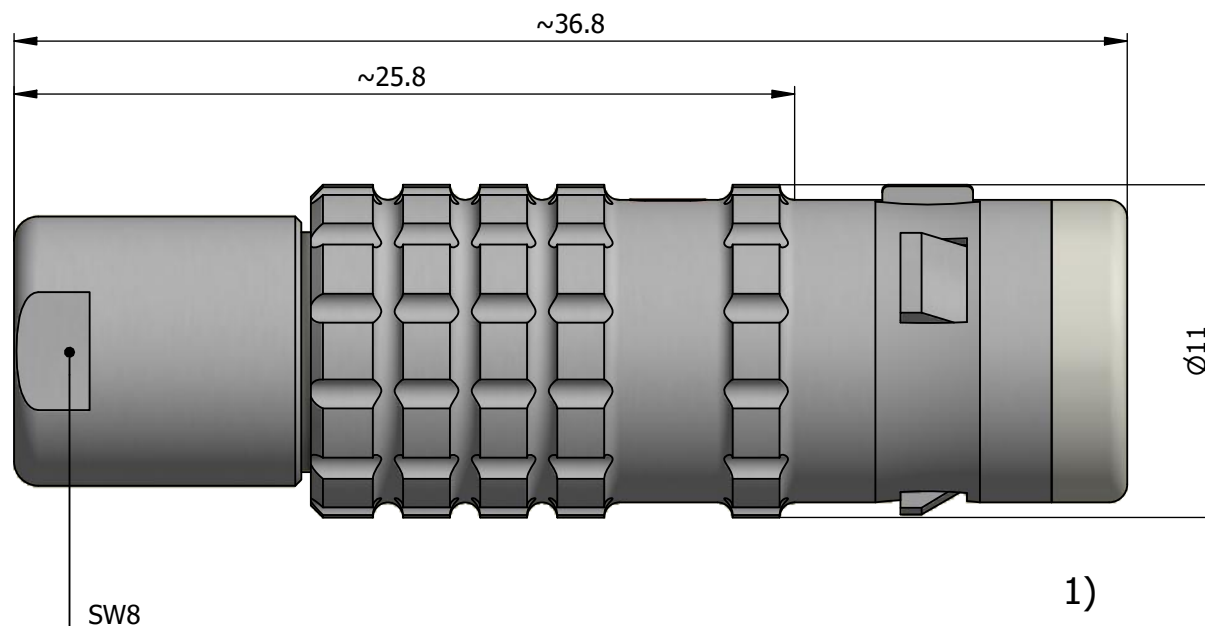

All dimensions are in millimeters (mm)

Alignment Key
Front View

Insert Configuration
Rear View

Note:

1) This picture is generic and for illustrative purposes only, and may show different keying, materials, colour, finish, and contact configuration. Minor shape or feature variations to actual item may be present.

All additional information are documented on the datasheet (See below link or QR Code)
www.lemo.com/pdf/FGG.0K.307.CLAC30.pdf

Model	Alignment Key	Series	Insert Config.	Housing	Insulator	Contact	Collet Type	Cable Ø	Variant
FGG	.0K	.307	.CLAC30						