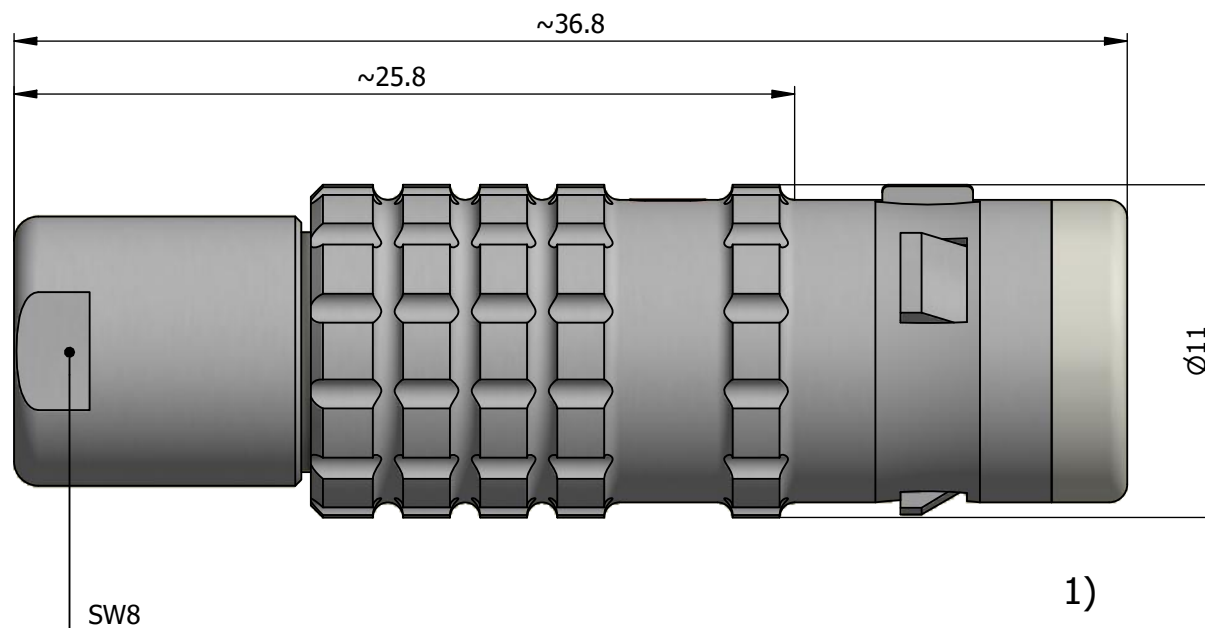

All dimensions are in millimeters (mm)

Alignment Key  
Front View

Insert Configuration  
Rear View

**Note:**

1) This picture is generic and for illustrative purposes only, and may show different keying, materials, colour, finish, and contact configuration. Minor shape or feature variations to actual item may be present.

All additional information are documented on the datasheet (See below link or QR Code)  
[www.lemo.com/pdf/FGG.0K.306.KLAC40.pdf](http://www.lemo.com/pdf/FGG.0K.306.KLAC40.pdf)

Model	Alignment Key	Series	Insert Config.	Housing	Insulator	Contact	Collet Type	Cable Ø	Variant
FGG	.0K	.306	.KLAC40						