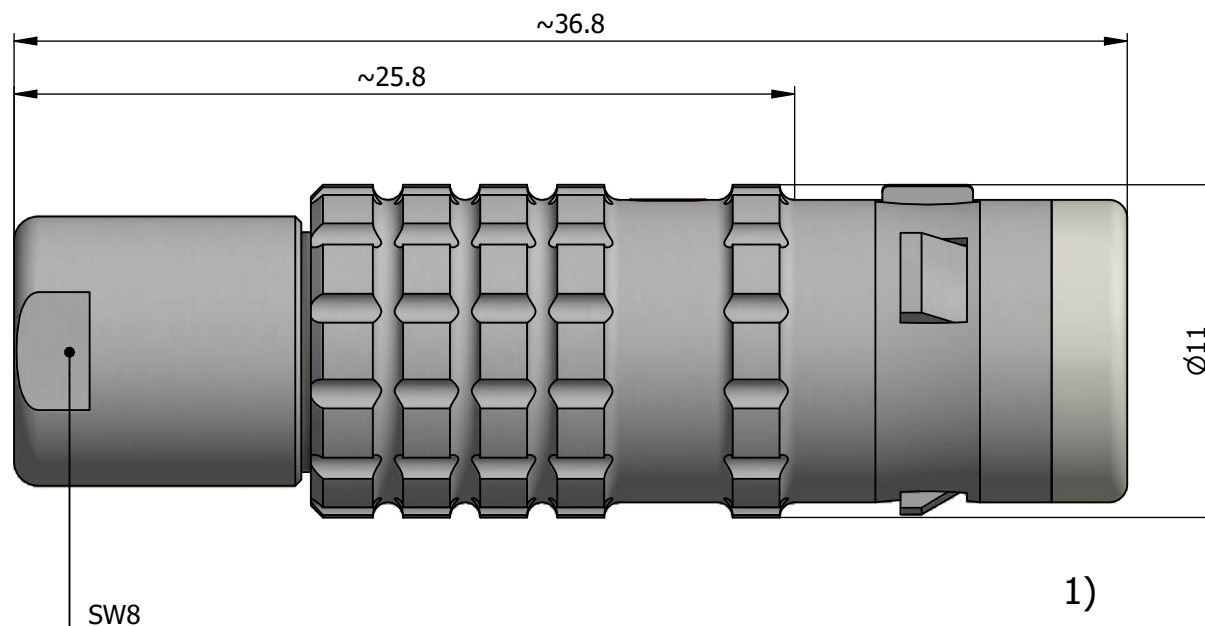

All dimensions are in millimeters (mm)

Alignment Key
Front View

Insert Configuration
Rear View

Note:

1) This picture is generic and for illustrative purposes only, and may show different keying, materials, colour, finish, and contact configuration. Minor shape or feature variations to actual item may be present.

All additional information are documented on the datasheet (See below link or QR Code)
www.lemo.com/pdf/FGG.0K.306.CLAC40.pdf

Model	Alignment Key	Series	Insert Config.	Housing	Insulator	Contact	Collet Type	Cable Ø	Variant
FGG	.0K	.306	.CLAC40						