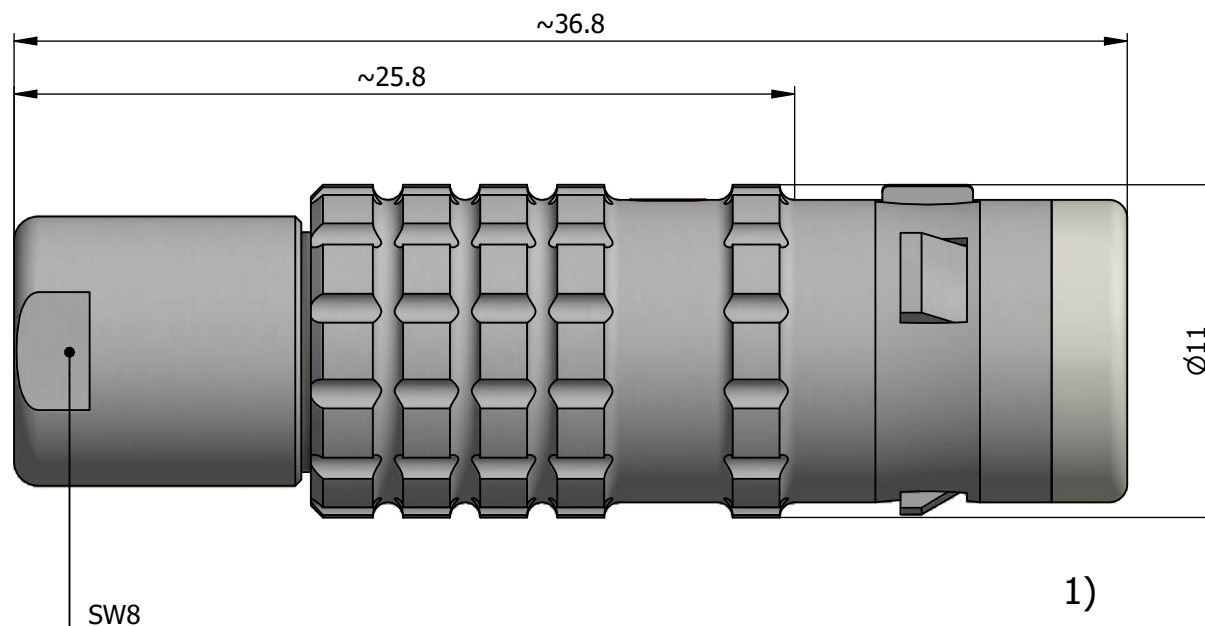

All dimensions are in millimeters (mm)

Alignment Key
Front View

Insert Configuration
Rear View

Note:

1) This picture is generic and for illustrative purposes only, and may show different keying, materials, colour, finish, and contact configuration. Minor shape or feature variations to actual item may be present.

All additional information are documented on the datasheet (See below link or QR Code)
www.lemo.com/pdf/FGG.0K.306.CLAC35.pdf

Model	Alignment Key	Series	Insert Config.	Housing	Insulator	Contact	Collet Type	Cable Ø	Variant
FGG	.0K	.306	.CLAC35						