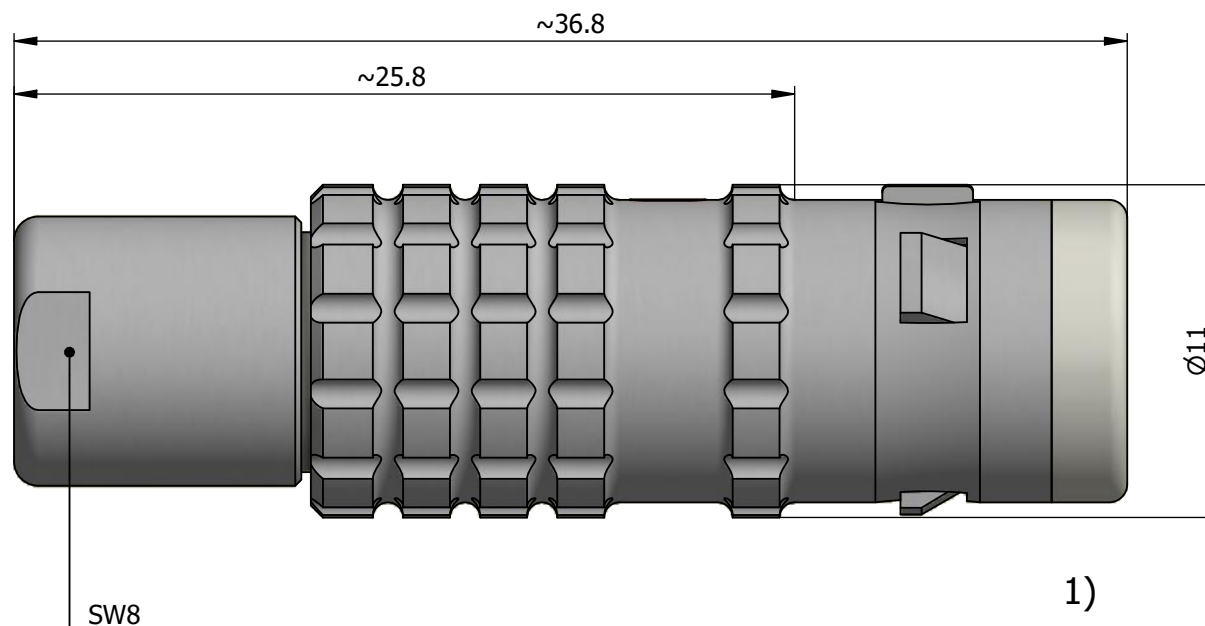

All dimensions are in millimeters (mm)

Alignment Key
Front View

Insert Configuration
Rear View

Note:

1) This picture is generic and for illustrative purposes only, and may show different keying, materials, colour, finish, and contact configuration. Minor shape or feature variations to actual item may be present.

All additional information are documented on the datasheet (See below link or QR Code)
www.lemo.com/pdf/FGG.0K.306.CLAC30.pdf

| | | | | | | | | | |
|-------|---------------|--------|----------------|---------|-----------|---------|-------------|---------|---------|
| Model | Alignment Key | Series | Insert Config. | Housing | Insulator | Contact | Collet Type | Cable Ø | Variant |
| FGG | .0K | .306 | .CLAC30 | | | | | | |