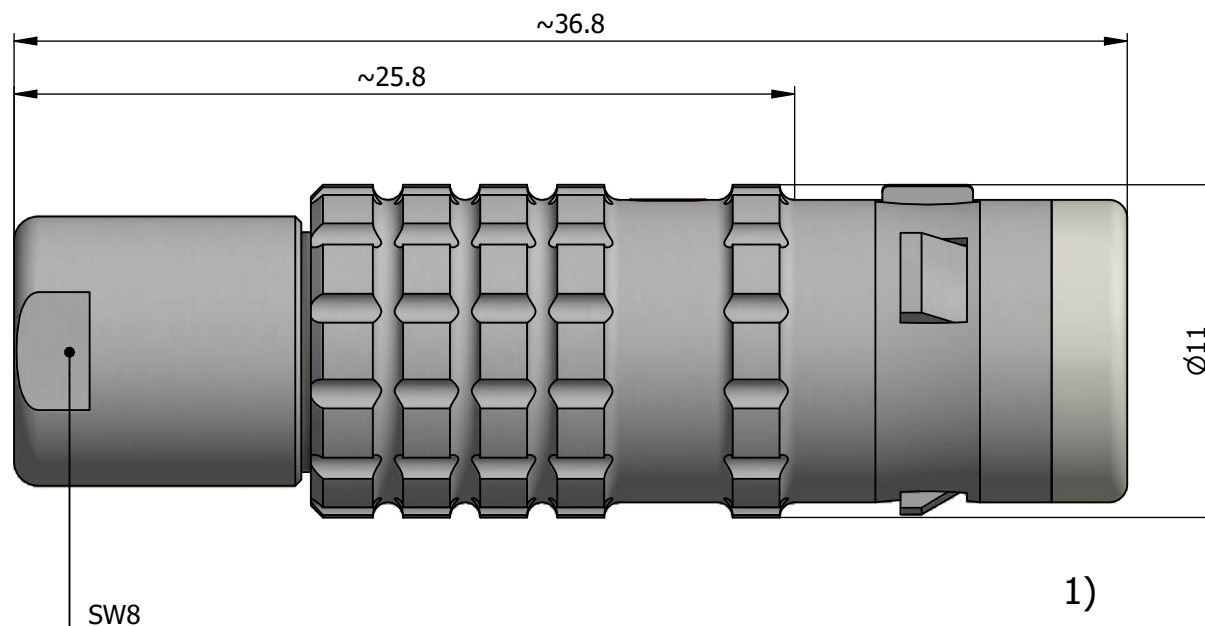

All dimensions are in millimeters (mm)

Alignment Key
Front View

Insert Configuration
Rear View

Note:

1) This picture is generic and for illustrative purposes only, and may show different keying, materials, colour, finish, and contact configuration. Minor shape or feature variations to actual item may be present.

All additional information are documented on the datasheet (See below link or QR Code)
www.lemo.com/pdf/FGG.0K.306.CLAC25.pdf

Model	Alignment Key	Series	Insert Config.	Housing	Insulator	Contact	Collet Type	Cable Ø	Variant
FGG	.0K	.306	.CLAC25						