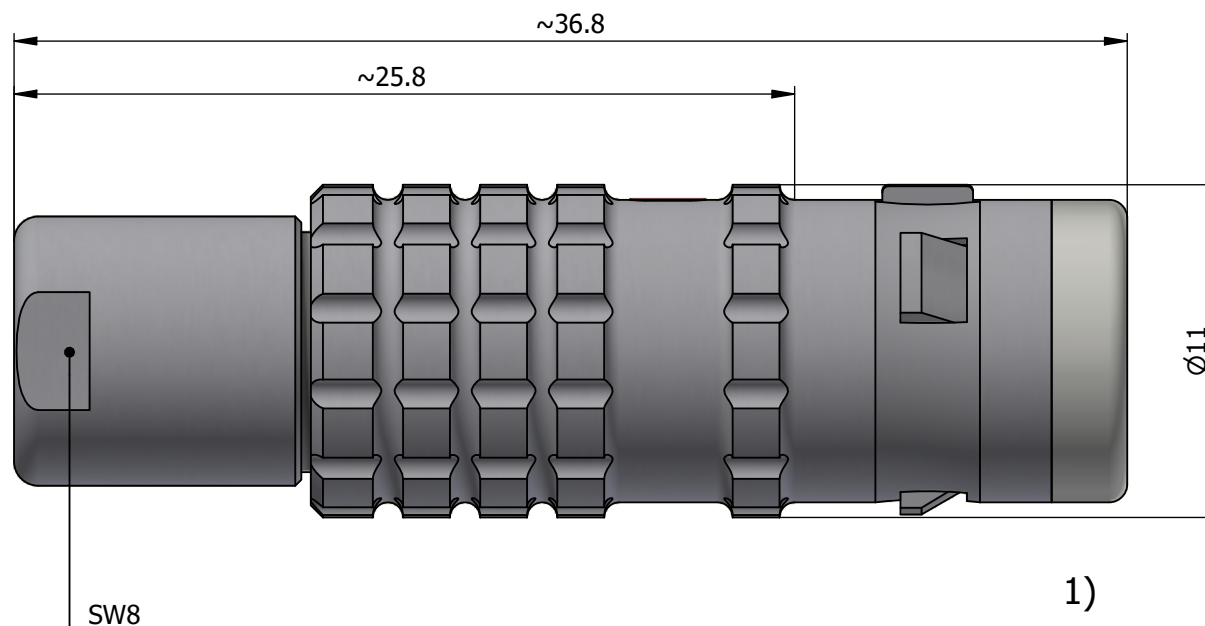

All dimensions are in millimeters (mm)

Alignment Key
Front View

Insert Configuration
Rear View

Note:

1) This picture is generic and for illustrative purposes only, and may show different keying, materials, colour, finish, and contact configuration. Minor shape or feature variations to actual item may be present.

All additional information are documented on the datasheet (See below link or QR Code)
www.lemo.com/pdf/FGG.0K.305.CYZC45H.pdf

Model	Alignment Key	Series	Insert Config.	Housing	Insulator	Contact	Collet Type	Cable Ø	Variant
FGG	.0K	.305	.CYZC	45H					