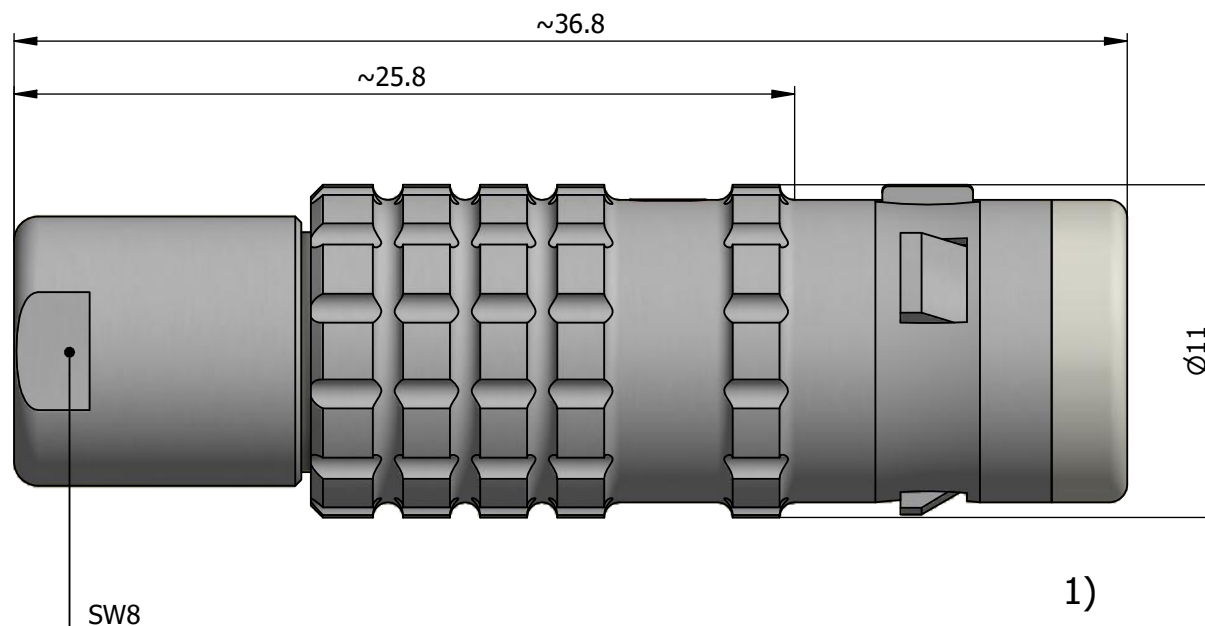

All dimensions are in millimeters (mm)

Alignment Key  
Front View

Insert Configuration  
Rear View

**Note:**

1) This picture is generic and for illustrative purposes only, and may show different keying, materials, colour, finish, and contact configuration. Minor shape or feature variations to actual item may be present.

All additional information are documented on the datasheet (See below link or QR Code)  
[www.lemo.com/pdf/FGG.0K.305.CLAC10.pdf](http://www.lemo.com/pdf/FGG.0K.305.CLAC10.pdf)

Model	Alignment Key	Series	Insert Config.	Housing	Insulator	Contact	Collet Type	Cable Ø	Variant
FGG	.0K	.305	.CLAC10						