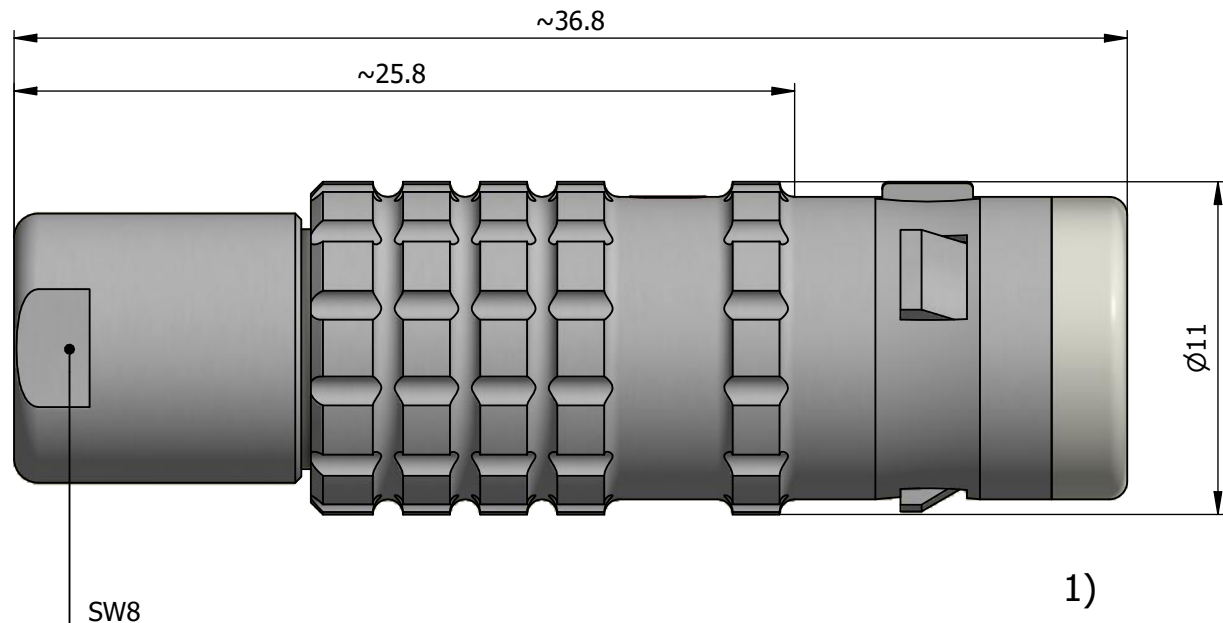

All dimensions are in millimeters (mm)

Alignment Key
Front View

Insert Configuration
Rear View

Note:

1) This picture is generic and for illustrative purposes only, and may show different keying, materials, colour, finish, and contact configuration. Minor shape or feature variations to actual item may be present.

All additional information are documented on the datasheet (See below link or QR Code)
www.lemo.com/pdf/FGG.0K.304.CYCC50.pdf

Model	Alignment Key	Series	Insert Config.	Housing	Insulator	Contact	Collet Type	Cable Ø	Variant
FGG	.0K	.304	.CYCC50						