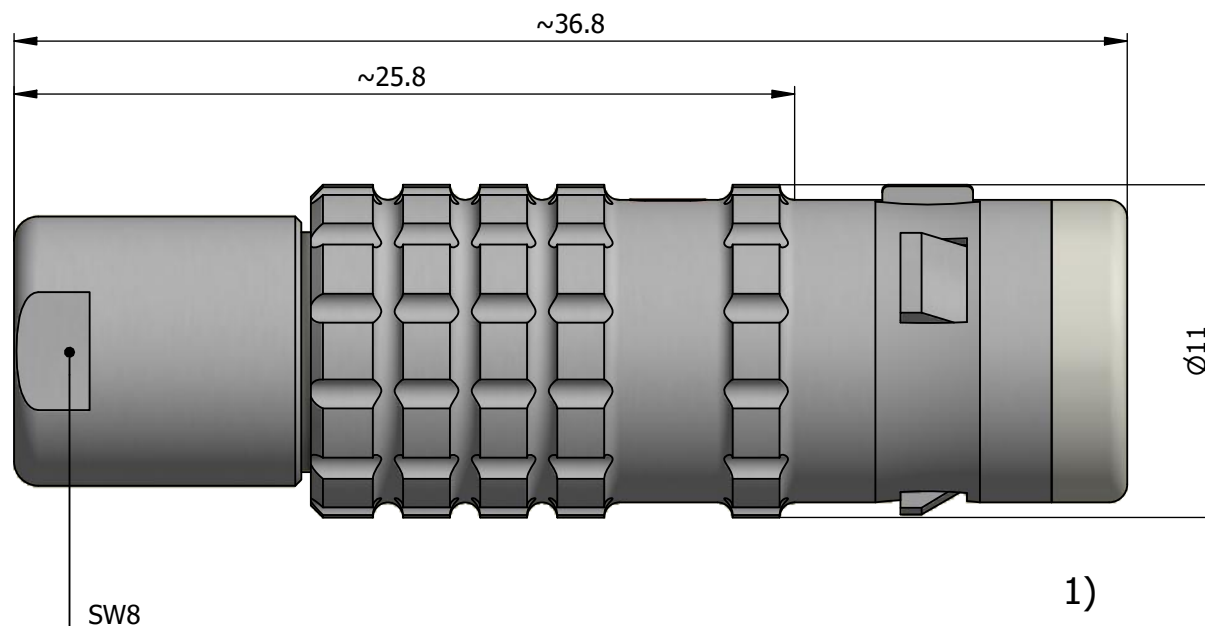

All dimensions are in millimeters (mm)

Alignment Key
Front View

Insert Configuration
Rear View

Note:

1) This picture is generic and for illustrative purposes only, and may show different keying, materials, colour, finish, and contact configuration. Minor shape or feature variations to actual item may be present.

All additional information are documented on the datasheet (See below link or QR Code)
www.lemo.com/pdf/FGG.0K.304.CLAC45.pdf

Model	Alignment Key	Series	Insert Config.	Housing	Insulator	Contact	Collet Type	Cable Ø	Variant
FGG	.0K	.304	.CLAC45						