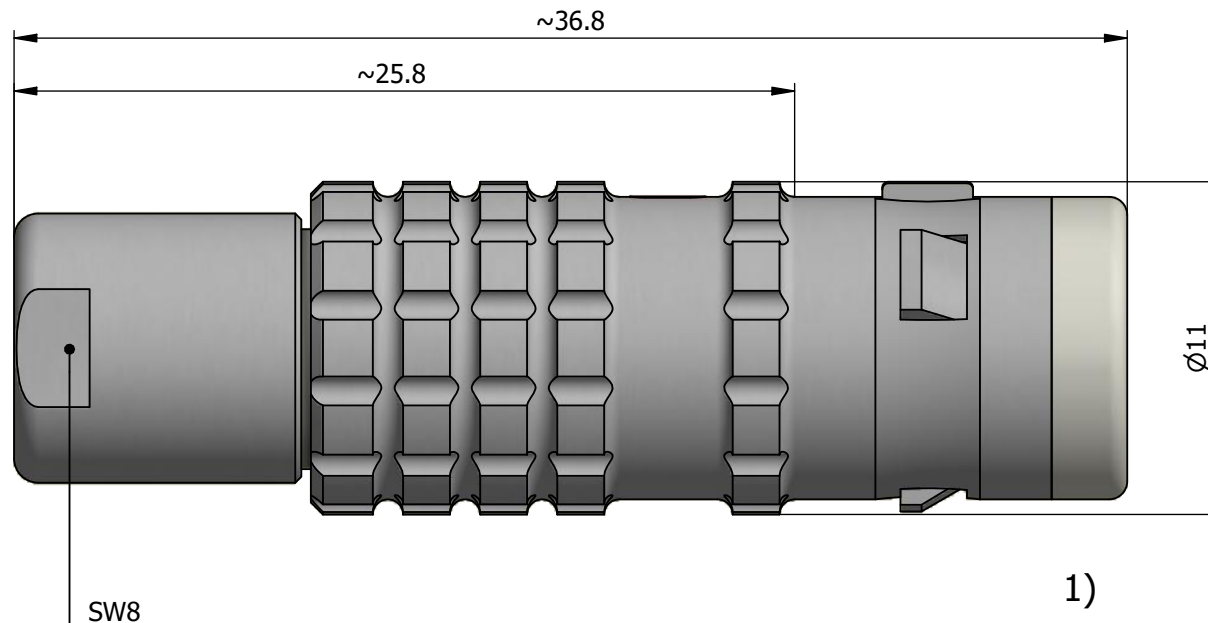

All dimensions are in millimeters (mm)

Alignment Key
Front View

Insert Configuration
Rear View

Note:

1) This picture is generic and for illustrative purposes only, and may show different keying, materials, colour, finish, and contact configuration. Minor shape or feature variations to actual item may be present.

All additional information are documented on the datasheet (See below link or QR Code)
www.lemo.com/pdf/FGG.0K.304.CLAC40.pdf

Model	Alignment Key	Series	Insert Config.	Housing	Insulator	Contact	Collet Type	Cable Ø	Variant
FGG	.0K	.304	.CLAC40						