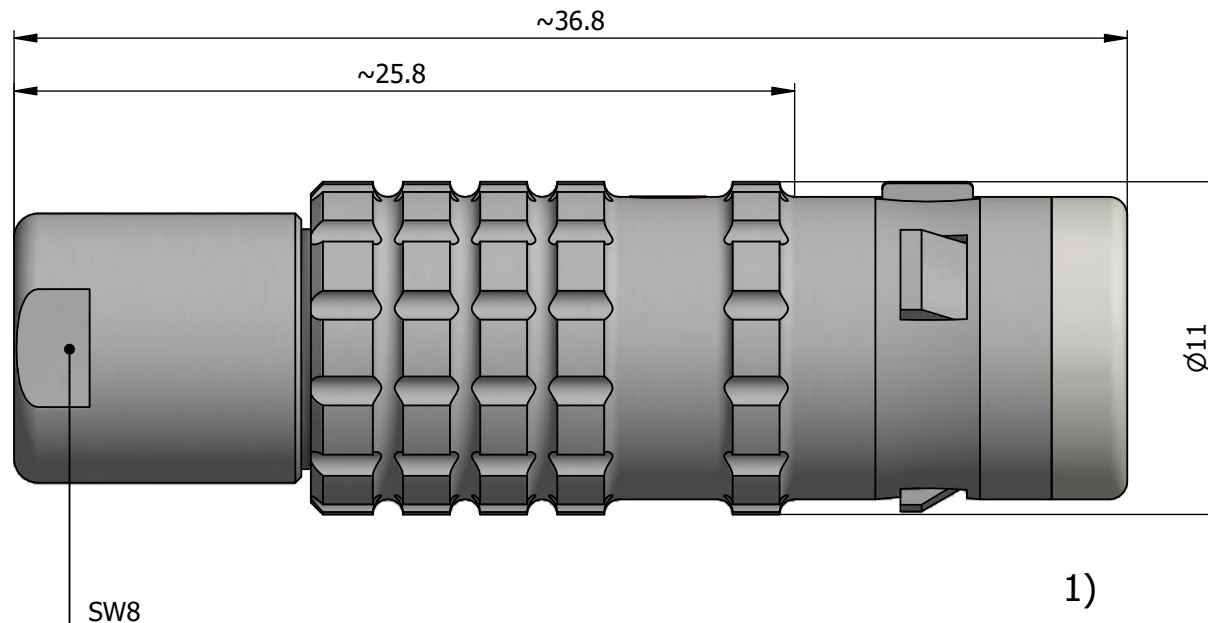

All dimensions are in millimeters (mm)

Alignment Key
Front View

Insert Configuration
Rear View

Note:

1) This picture is generic and for illustrative purposes only, and may show different keying, materials, colour, finish, and contact configuration. Minor shape or feature variations to actual item may be present.

All additional information are documented on the datasheet (See below link or QR Code)
www.lemo.com/pdf/FGG.0K.304.CLAC30.pdf

Model	Alignment Key	Series	Insert Config.	Housing	Insulator	Contact	Collet Type	Cable Ø	Variant
FGG	.0K	.304	.CLAC30						