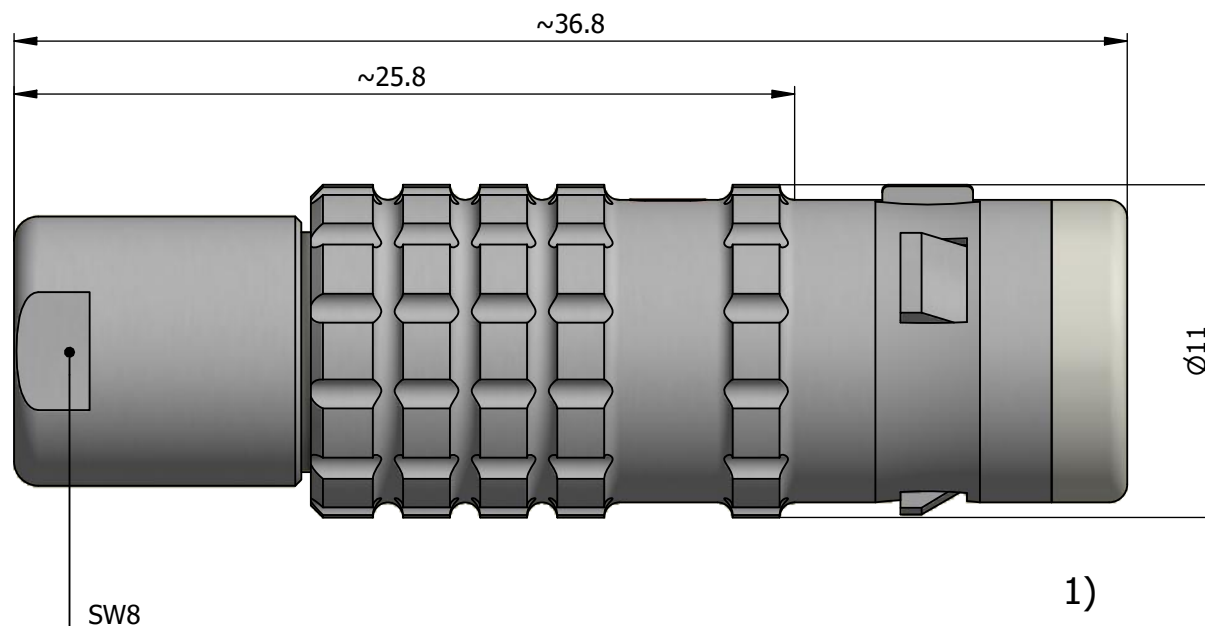

All dimensions are in millimeters (mm)

Alignment Key
Front View

Insert Configuration
Rear View

Note:

1) This picture is generic and for illustrative purposes only, and may show different keying, materials, colour, finish, and contact configuration. Minor shape or feature variations to actual item may be present.

All additional information are documented on the datasheet (See below link or QR Code)
www.lemo.com/pdf/FGG.0K.304.CLAC15.pdf

Model	Alignment Key	Series	Insert Config.	Housing	Insulator	Contact	Collet Type	Cable Ø	Variant
FGG	.0K	.304	.CLAC15						