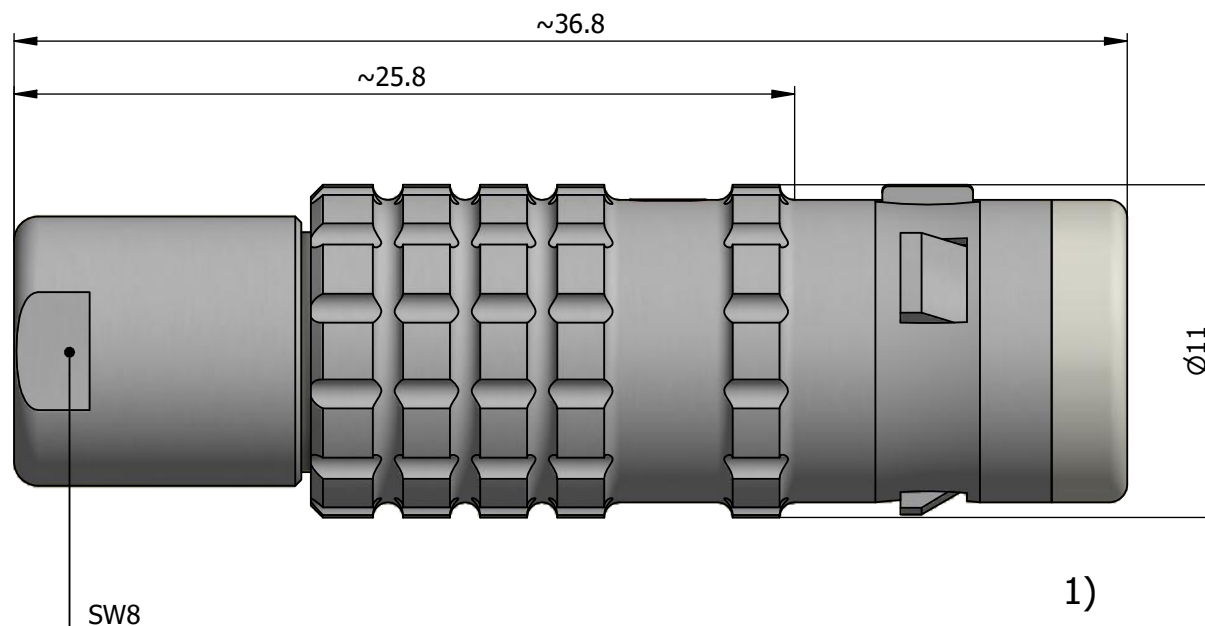

All dimensions are in millimeters (mm)

Alignment Key  
Front View

Insert Configuration  
Rear View

**Note:**

1) This picture is generic and for illustrative purposes only, and may show different keying, materials, colour, finish, and contact configuration. Minor shape or feature variations to actual item may be present.

All additional information are documented on the datasheet (See below link or QR Code)  
[www.lemo.com/pdf/FGG.0K.303.CLAC50.pdf](http://www.lemo.com/pdf/FGG.0K.303.CLAC50.pdf)

Model	Alignment Key	Series	Insert Config.	Housing	Insulator	Contact	Collet Type	Cable Ø	Variant
FGG	.0K	.303	.CLAC50						