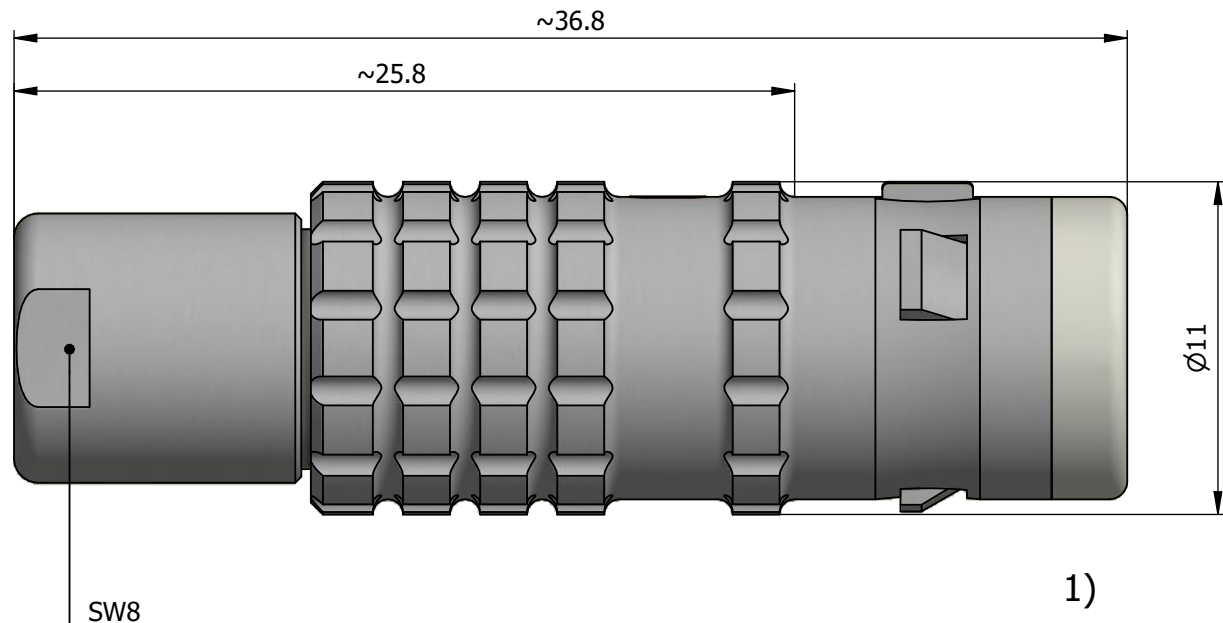

All dimensions are in millimeters (mm)

Alignment Key
Front View

Insert Configuration
Rear View

Note:

1) This picture is generic and for illustrative purposes only, and may show different keying, materials, colour, finish, and contact configuration. Minor shape or feature variations to actual item may be present.

All additional information are documented on the datasheet (See below link or QR Code)
www.lemo.com/pdf/FGG.0K.303.CLAC45.pdf

Model	Alignment Key	Series	Insert Config.	Housing	Insulator	Contact	Collet Type	Cable Ø	Variant
FGG	.0K	.303	.CLAC45						

<p>Datasheet</p>	<p>Straight plug, cable collet</p> <p>Series 0K</p>		<p>Drawn</p> <p>12.04.2022</p> <p>MARI / MARI</p>
	<p>LEMO SA Chemin des Champs-Courbes 28 1024 Ecublens - SWITZERLAND</p>		<p>Checked</p> <p>12.04.2022</p> <p>OBAR</p>
	<p>Tel. (+41 21) 695 16 00 email : info@lemo.com www.lemo.com</p>		<p>Modified</p> <p>00</p> <p>12.04.2022 / MARI</p>
	<p>CD</p>		<p>DO NOT SCALE DRAWING</p>