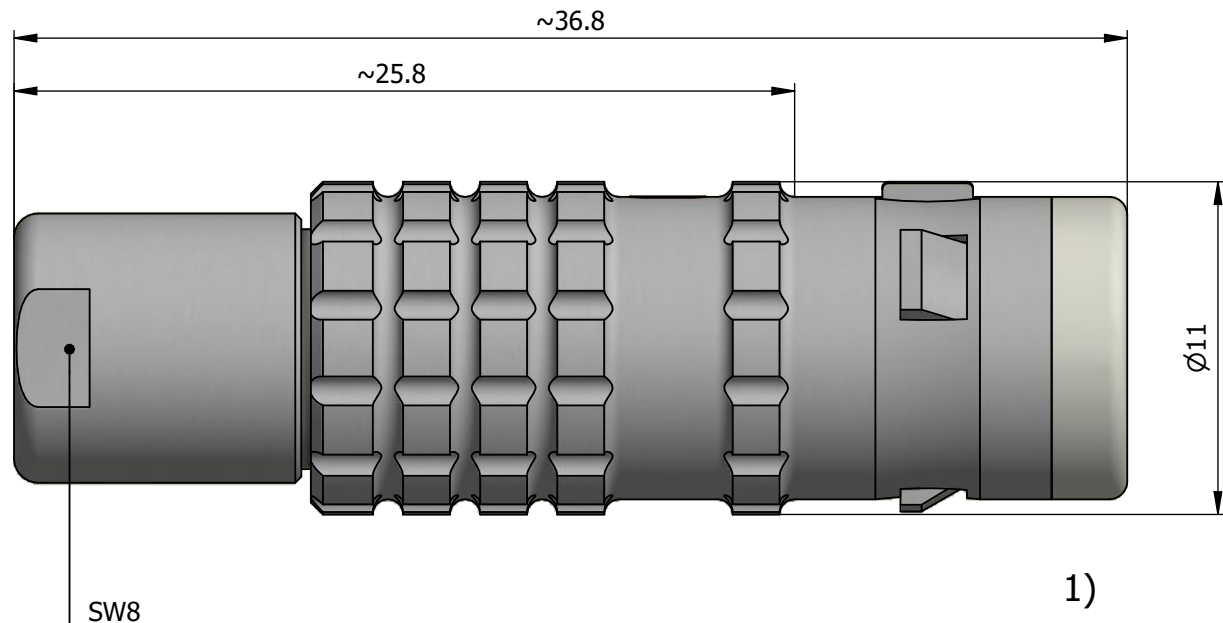

All dimensions are in millimeters (mm)

Alignment Key
Front View

Insert Configuration
Rear View

Note:

1) This picture is generic and for illustrative purposes only, and may show different keying, materials, colour, finish, and contact configuration. Minor shape or feature variations to actual item may be present.

All additional information are documented on the datasheet (See below link or QR Code)
www.lemo.com/pdf/FGG.0K.303.CLAC40.pdf

Model	Alignment Key	Series	Insert Config.	Housing	Insulator	Contact	Collet Type	Cable Ø	Variant
FGG	.0K	.303	.CLAC40						

<p>Datasheet</p>	<p>Straight plug, cable collet</p> <p>Series 0K</p>		<p>Drawn</p> <p>12.04.2022</p> <p>MARI / MARI</p>
	<p>LEMO SA Chemin des Champs-Courbes 28 1024 Ecublens - SWITZERLAND</p>		<p>Checked</p> <p>12.04.2022</p> <p>OBAR</p>
	<p>Tel. (+41 21) 695 16 00 email : info@lemo.com www.lemo.com</p>		<p>Modified</p> <p>00</p> <p>12.04.2022 / MARI</p>
	<p>CD</p>		<p>DO NOT SCALE DRAWING</p>