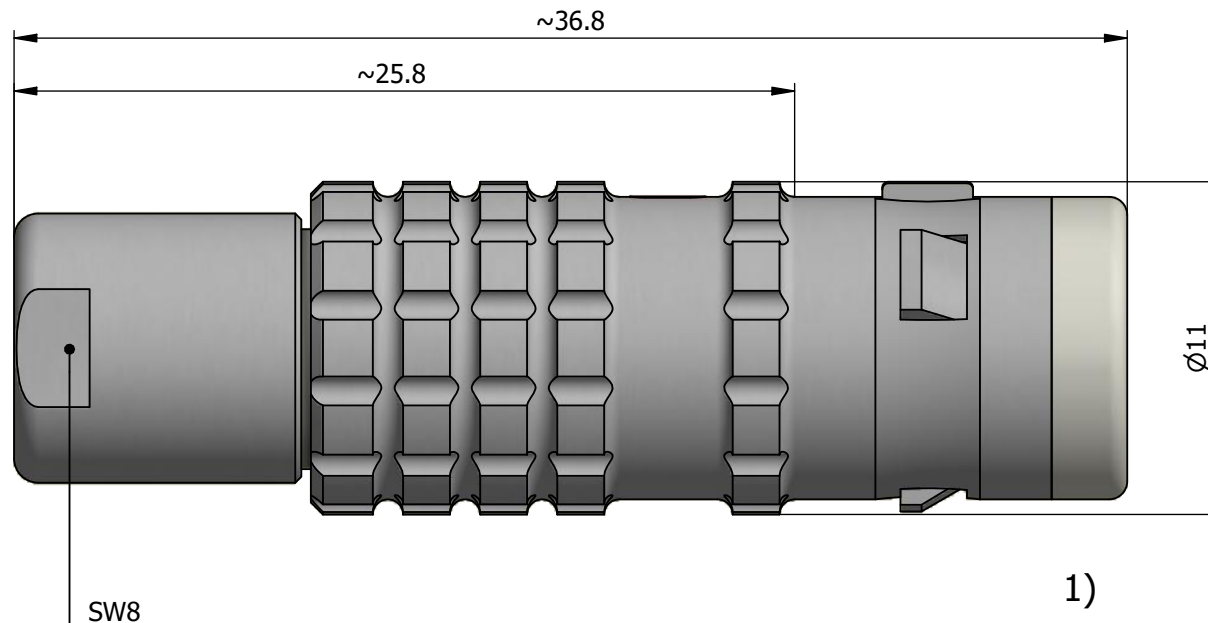

All dimensions are in millimeters (mm)

Alignment Key
Front View

Insert Configuration
Rear View

Note:

1) This picture is generic and for illustrative purposes only, and may show different keying, materials, colour, finish, and contact configuration. Minor shape or feature variations to actual item may be present.

All additional information are documented on the datasheet (See below link or QR Code)
www.lemo.com/pdf/FGG.0K.303.CLAC35.pdf

Model	Alignment Key	Series	Insert Config.	Housing	Insulator	Contact	Collet Type	Cable Ø	Variant
FGG	.0K	.303	.CLAC35						