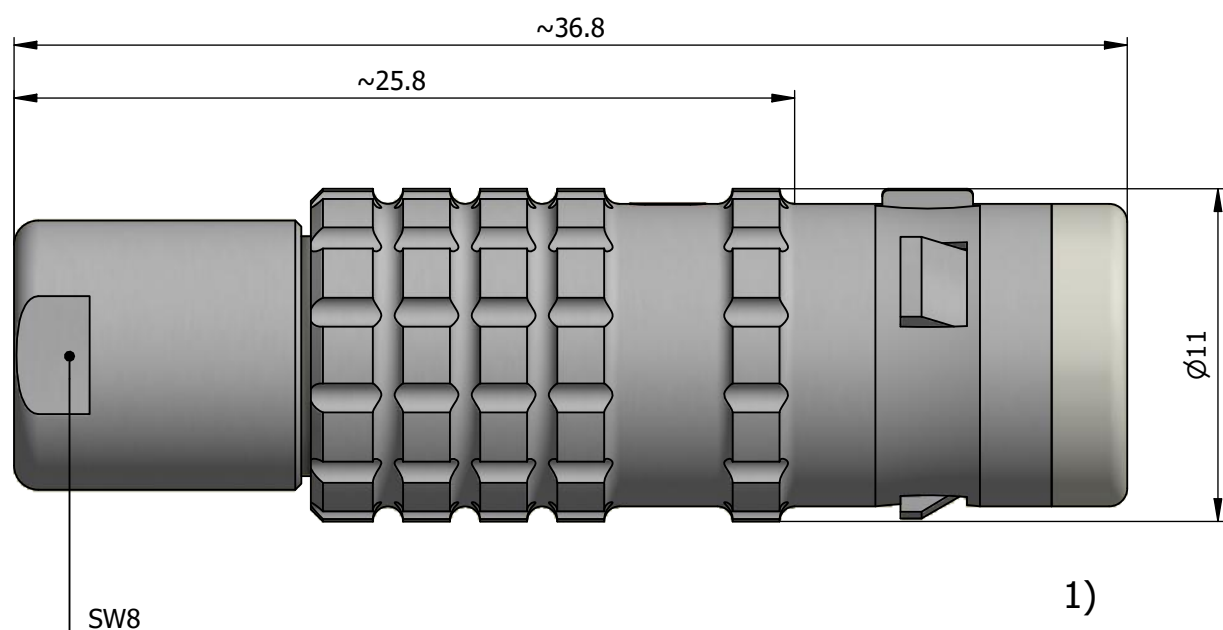

All dimensions are in millimeters (mm)

Alignment Key
Front View

Insert Configuration
Rear View

Note:

1) This picture is generic and for illustrative purposes only, and may show different keying, materials, colour, finish, and contact configuration. Minor shape or feature variations to actual item may be present.

All additional information are documented on the datasheet (See below link or QR Code)
www.lemo.com/pdf/FGG.0K.303.CLAC30.pdf

Model	Alignment Key	Series	Insert Config.	Housing	Insulator	Contact	Collet Type	Cable Ø	Variant
FGG	.0K	.303	.CLAC30						

<p>Datasheet</p>	<p>Straight plug, cable collet</p> <p>Series 0K</p>		<p>Drawn</p> <p>12.04.2022</p> <p>MARI / MARI</p>
	<p>LEMO SA Chemin des Champs-Courbes 28 1024 Ecublens - SWITZERLAND</p>		<p>Checked</p> <p>12.04.2022</p> <p>OBAR</p>
	<p>Tel. (+41 21) 695 16 00 email : info@lemo.com www.lemo.com</p>		<p>Modified</p> <p>00</p> <p>12.04.2022 / MARI</p>
	<p>CD</p>		<p>DO NOT SCALE DRAWING</p>