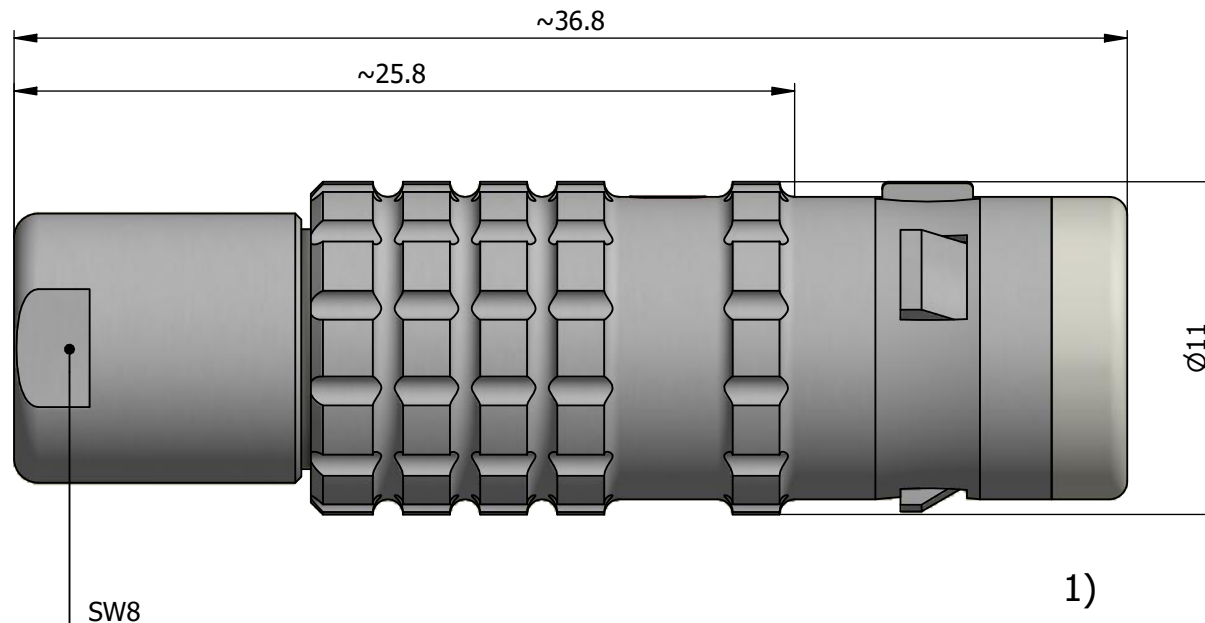

All dimensions are in millimeters (mm)

Alignment Key  
Front View

Insert Configuration  
Rear View

**Note:**

1) This picture is generic and for illustrative purposes only, and may show different keying, materials, colour, finish, and contact configuration. Minor shape or feature variations to actual item may be present.

All additional information are documented on the datasheet (See below link or QR Code)  
[www.lemo.com/pdf/FGG.0K.303.CLAC25.pdf](http://www.lemo.com/pdf/FGG.0K.303.CLAC25.pdf)

Model	Alignment Key	Series	Insert Config.	Housing	Insulator	Contact	Collet Type	Cable Ø	Variant
FGG	.0K	.303	.CLAC25						