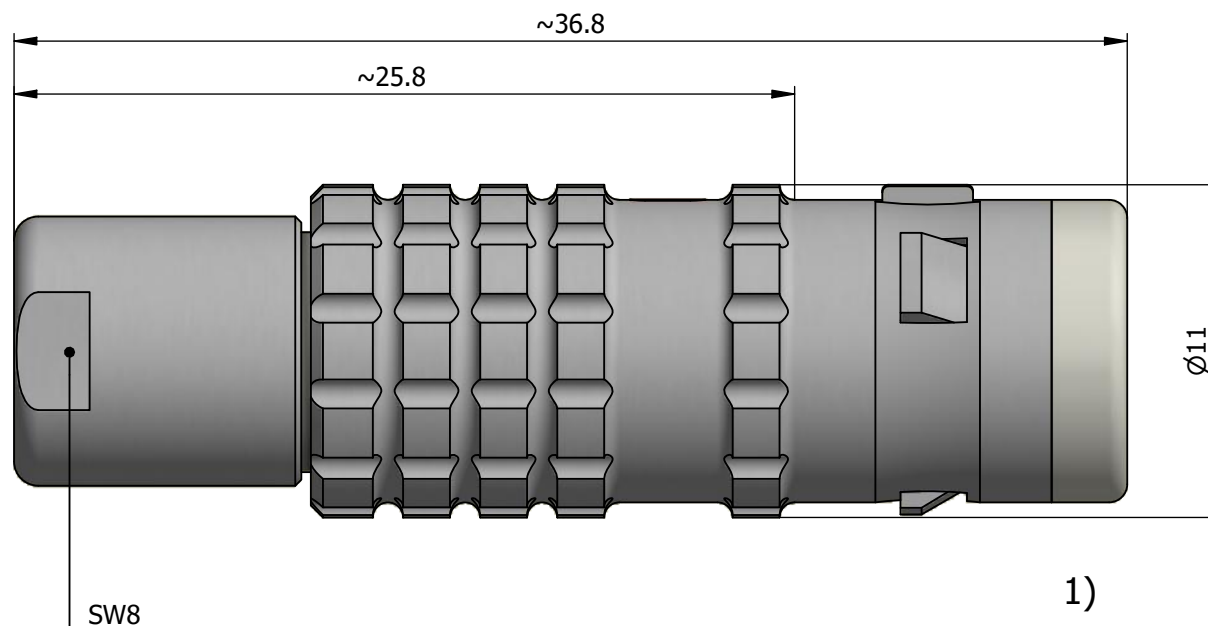

All dimensions are in millimeters (mm)

Alignment Key  
Front View

Insert Configuration  
Rear View

**Note:**

1) This picture is generic and for illustrative purposes only, and may show different keying, materials, colour, finish, and contact configuration. Minor shape or feature variations to actual item may be present.

All additional information are documented on the datasheet (See below link or QR Code)  
[www.lemo.com/pdf/FGG.0K.303.CLAC20.pdf](http://www.lemo.com/pdf/FGG.0K.303.CLAC20.pdf)

Model	Alignment Key	Series	Insert Config.	Housing	Insulator	Contact	Collet Type	Cable Ø	Variant
FGG	.0K	.303	.CLAC20						