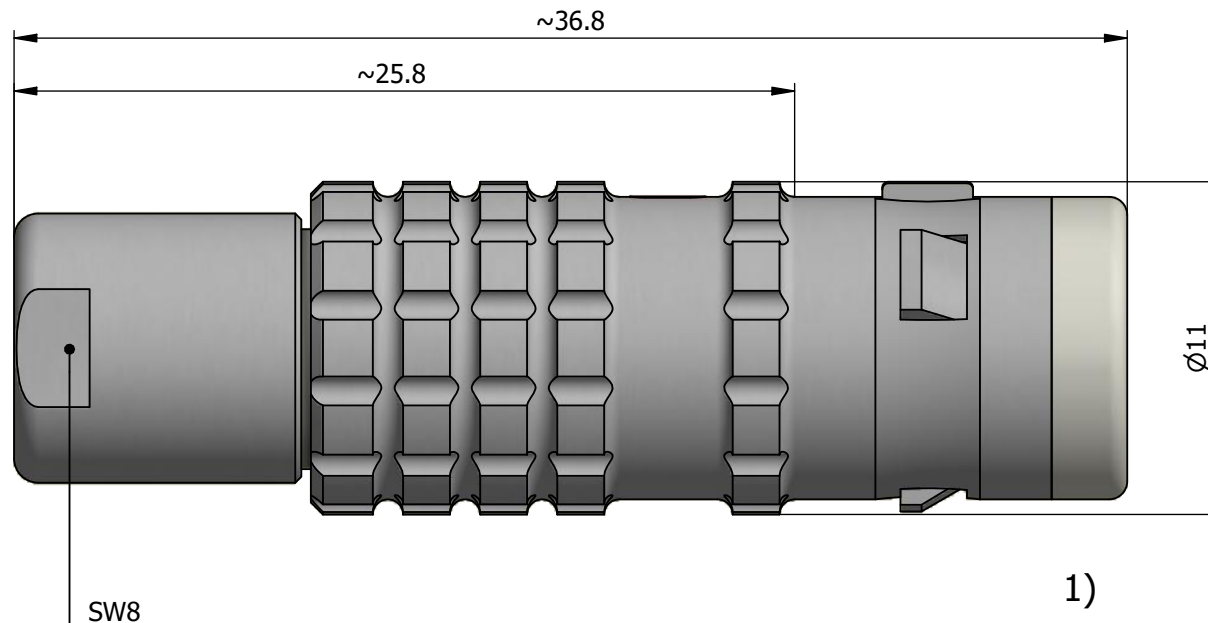

All dimensions are in millimeters (mm)

Alignment Key  
Front View

Insert Configuration  
Rear View

**Note:**

1) This picture is generic and for illustrative purposes only, and may show different keying, materials, colour, finish, and contact configuration. Minor shape or feature variations to actual item may be present.

All additional information are documented on the datasheet (See below link or QR Code)  
[www.lemo.com/pdf/FGG.0K.302.CLAC50.pdf](http://www.lemo.com/pdf/FGG.0K.302.CLAC50.pdf)

Model	Alignment Key	Series	Insert Config.	Housing	Insulator	Contact	Collet Type	Cable Ø	Variant
FGG	.0K	.302	.CLAC50						