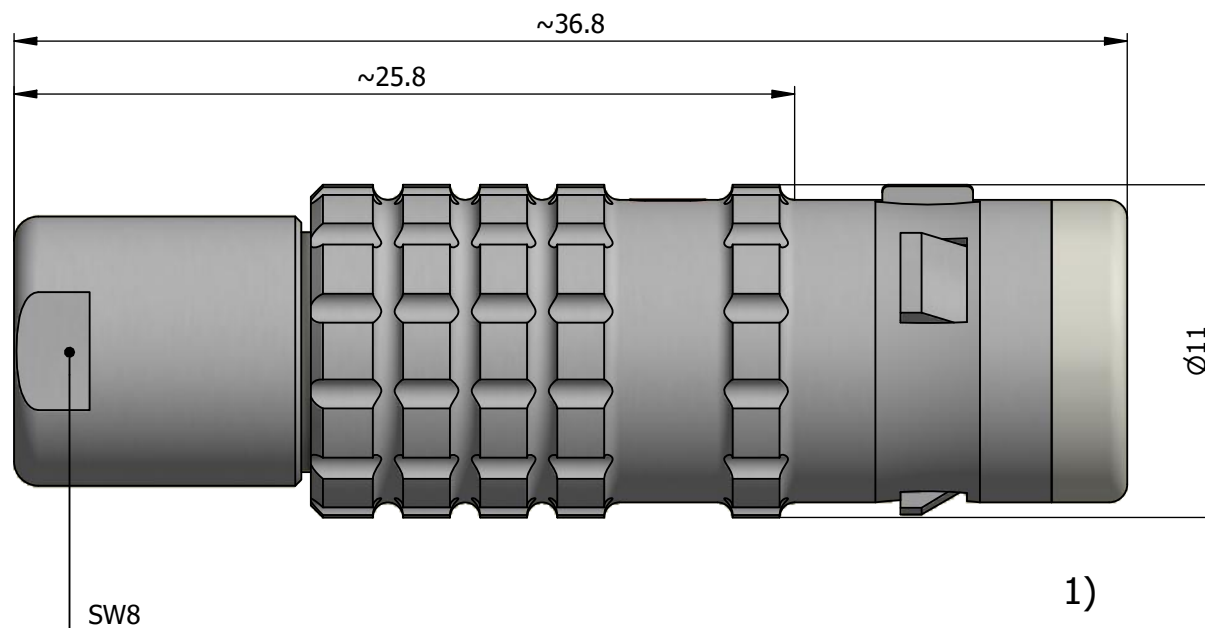

All dimensions are in millimeters (mm)

Alignment Key  
Front View

Insert Configuration  
Rear View

**Note:**

1) This picture is generic and for illustrative purposes only, and may show different keying, materials, colour, finish, and contact configuration. Minor shape or feature variations to actual item may be present.

All additional information are documented on the datasheet (See below link or QR Code)  
[www.lemo.com/pdf/FGG.0K.302.CLAC20.pdf](http://www.lemo.com/pdf/FGG.0K.302.CLAC20.pdf)

Model	Alignment Key	Series	Insert Config.	Housing	Insulator	Contact	Collet Type	Cable Ø	Variant
FGG	.0K	.302	.CLAC20						