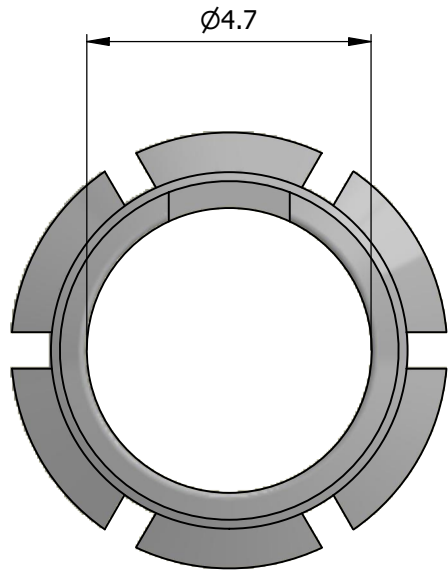

All dimensions are in millimeters (mm)

All additional information are documented on the datasheet (See below link or QR Code)
www.lemo.com/pdf/FGG.0B.756.DN.pdf

Datasheet

Collet for cable $\varnothing 5.3 - \varnothing 5.6$