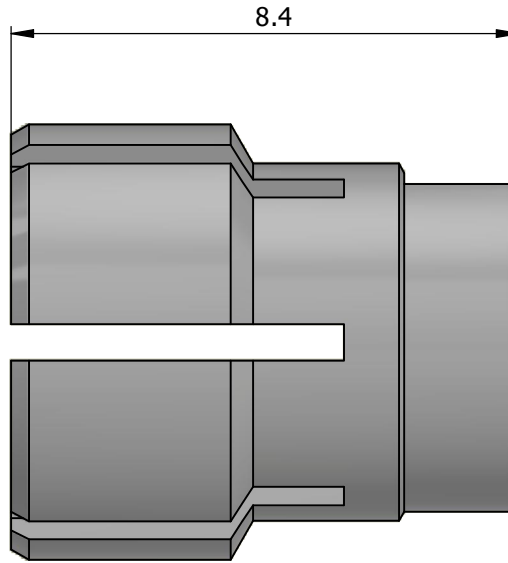

All dimensions are in millimeters (mm)

All additional information are documented on the datasheet (See below link or QR Code)
www.lemo.com/pdf/FGG.0B.756.DN.pdf

Datasheet

Collet for cable $\varnothing 5.3 - \varnothing 5.6$