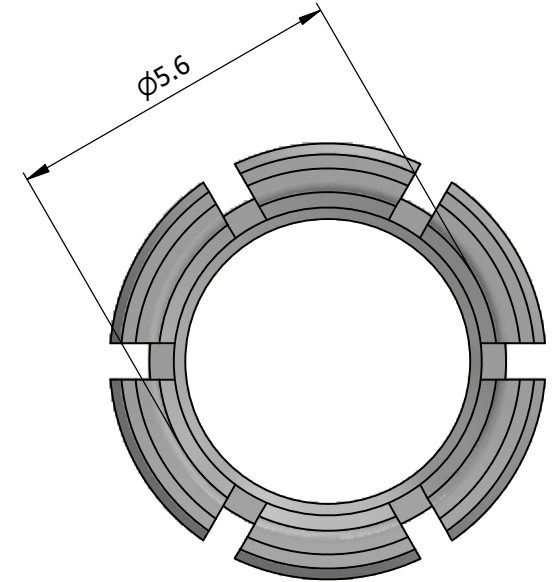

All dimensions are in millimeters (mm)

All additional information are documented on the datasheet (See below link or QR Code)
www.lemo.com/pdf/FGG.0B.756.DN.pdf

Datasheet

Collet for cable $\varnothing 5.3 - \varnothing 5.6$