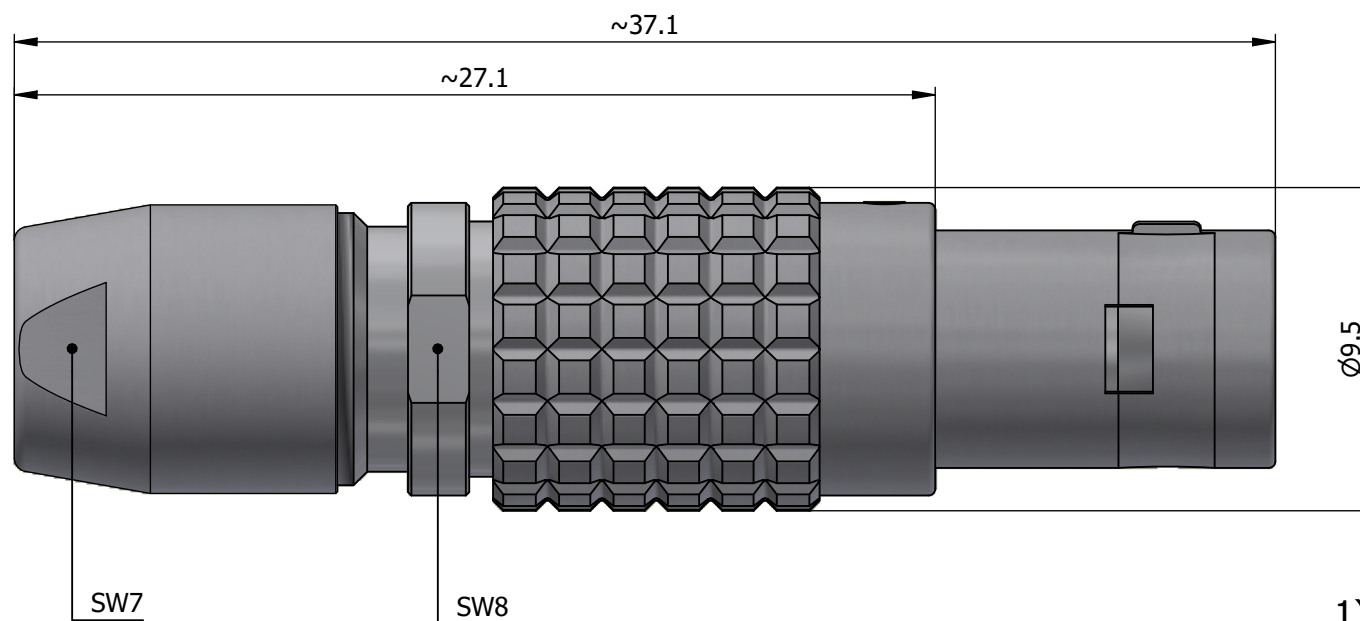

All dimensions are in millimeters (mm)

Alignment Key
Front View

Insert Configuration
Rear View

1)

Note:

1) This picture is generic and for illustrative purposes only, and may show different keying, materials, colour, finish, and contact configuration. Minor shape or feature variations to actual item may be present.

All additional information are documented on the datasheet (See below link or QR Code)
www.lemo.com/pdf/FGG.0B.511.CLAD32.pdf

Model	Alignment Key	Series	Insert Config.	Housing	Insulator	Contact	Collet Type	Cable Ø	Variant
FGG.0B.511									
CLAD32									