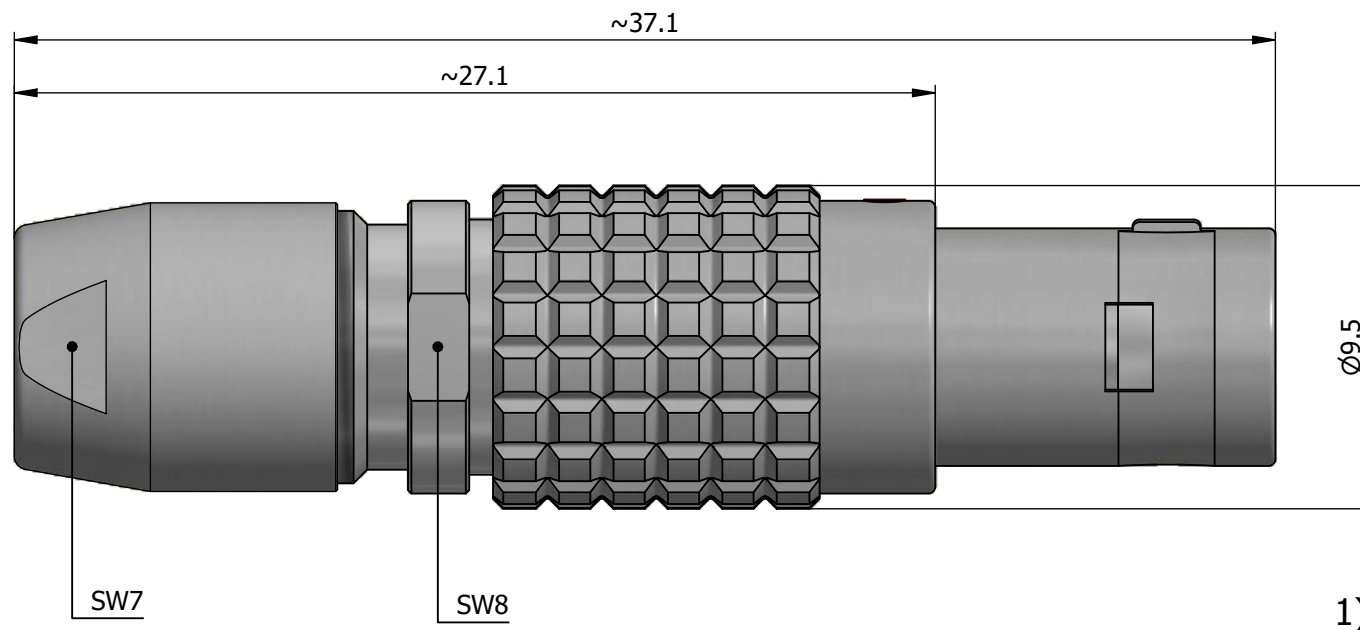

All dimensions are in millimeters (mm)

Alignment Key
Front View

Insert Configuration
Rear View

1)

Note:

1) This picture is generic and for illustrative purposes only, and may show different keying, materials, colour, finish, and contact configuration. Minor shape or feature variations to actual item may be present.

All additional information are documented on the datasheet (See below link or QR Code)
www.lemo.com/pdf/FGG.0B.511.CLAD32.pdf

Model	Alignment Key	Series	Insert Config.	Housing	Insulator	Contact	Collet Type	Cable Ø	Variant
FGG	.0B	.511	.CLAD32						