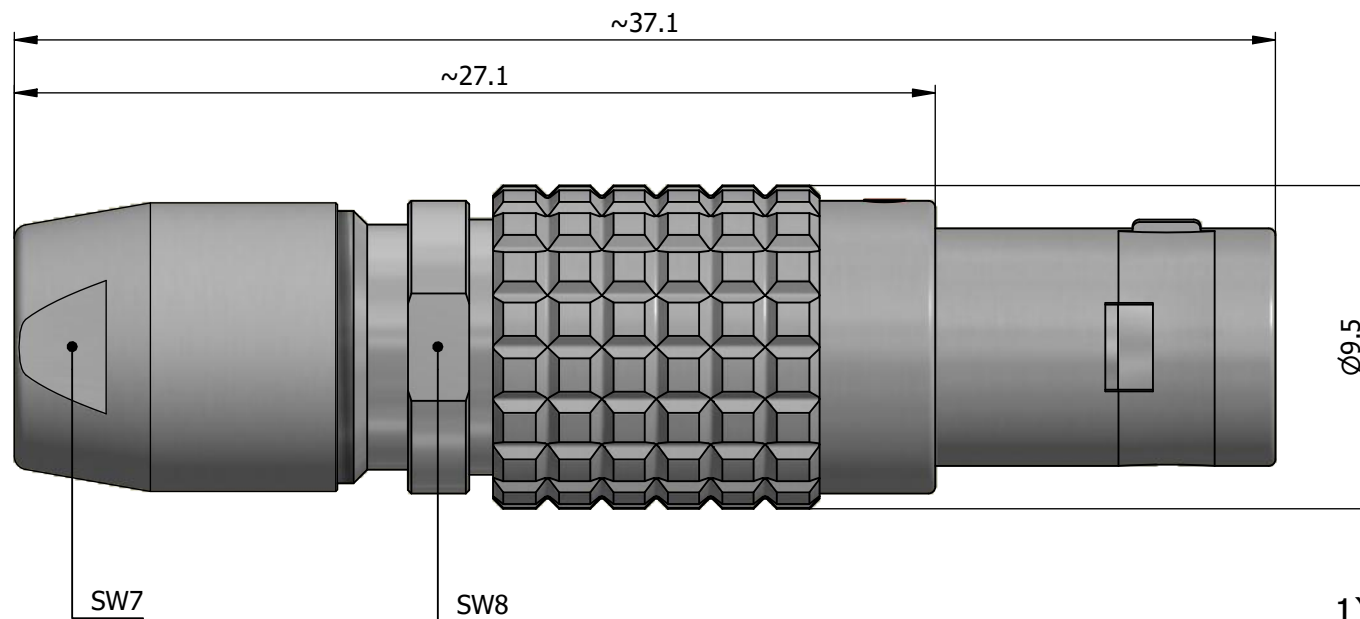

All dimensions are in millimeters (mm)

Alignment Key
Front View

Insert Configuration
Rear View

1)

Note:

1) This picture is generic and for illustrative purposes only, and may show different keying, materials, colour, finish, and contact configuration. Minor shape or feature variations to actual item may be present.

All additional information are documented on the datasheet (See below link or QR Code)
www.lemo.com/pdf/FGG.0B.309.CLAD42.pdf

Model	Alignment Key	Series	Insert Config.	Housing	Insulator	Contact	Collet Type	Cable Ø	Variant
FGG	.0B	.309	.CLAD42						