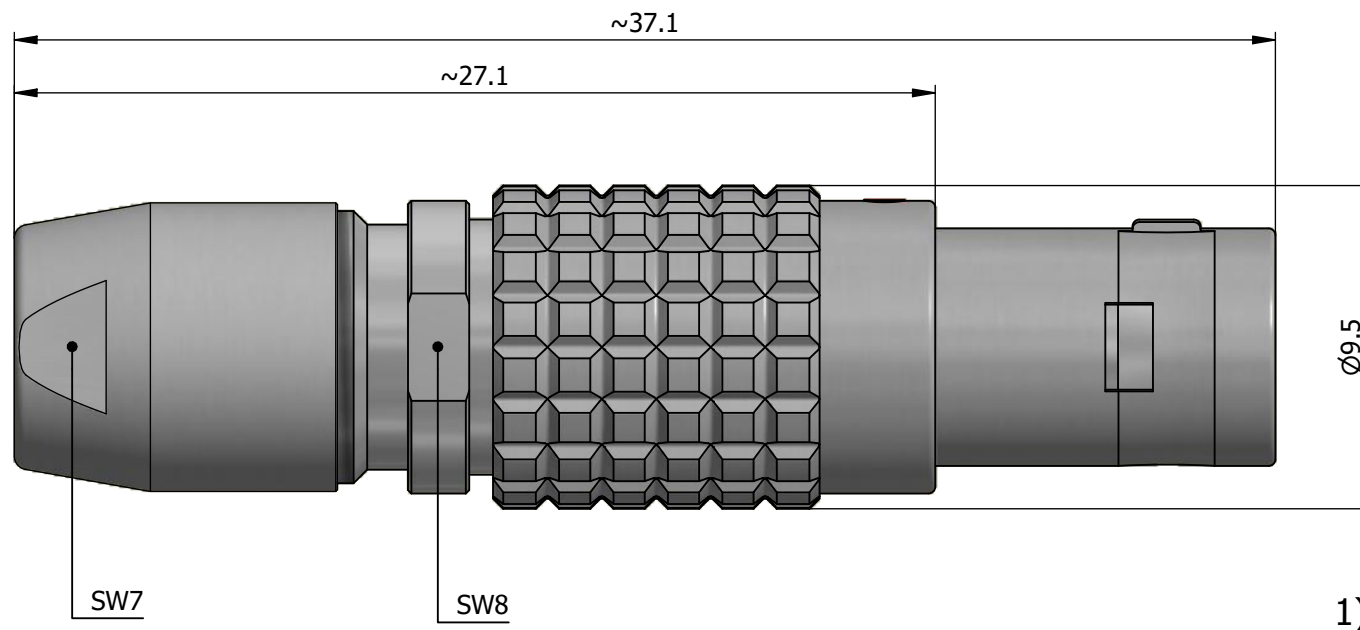

All dimensions are in millimeters (mm)

Alignment Key  
Front View

Insert Configuration  
Rear View

1)

**Note:**

1) This picture is generic and for illustrative purposes only, and may show different keying, materials, colour, finish, and contact configuration. Minor shape or feature variations to actual item may be present.

All additional information are documented on the datasheet (See below link or QR Code)  
[www.lemo.com/pdf/FGG.0B.307.CLAD56.pdf](http://www.lemo.com/pdf/FGG.0B.307.CLAD56.pdf)

Model	Alignment Key	Series	Insert Config.	Housing	Insulator	Contact	Collet Type	Cable Ø	Variant
FGG	.0B	.307	.CLAD56						